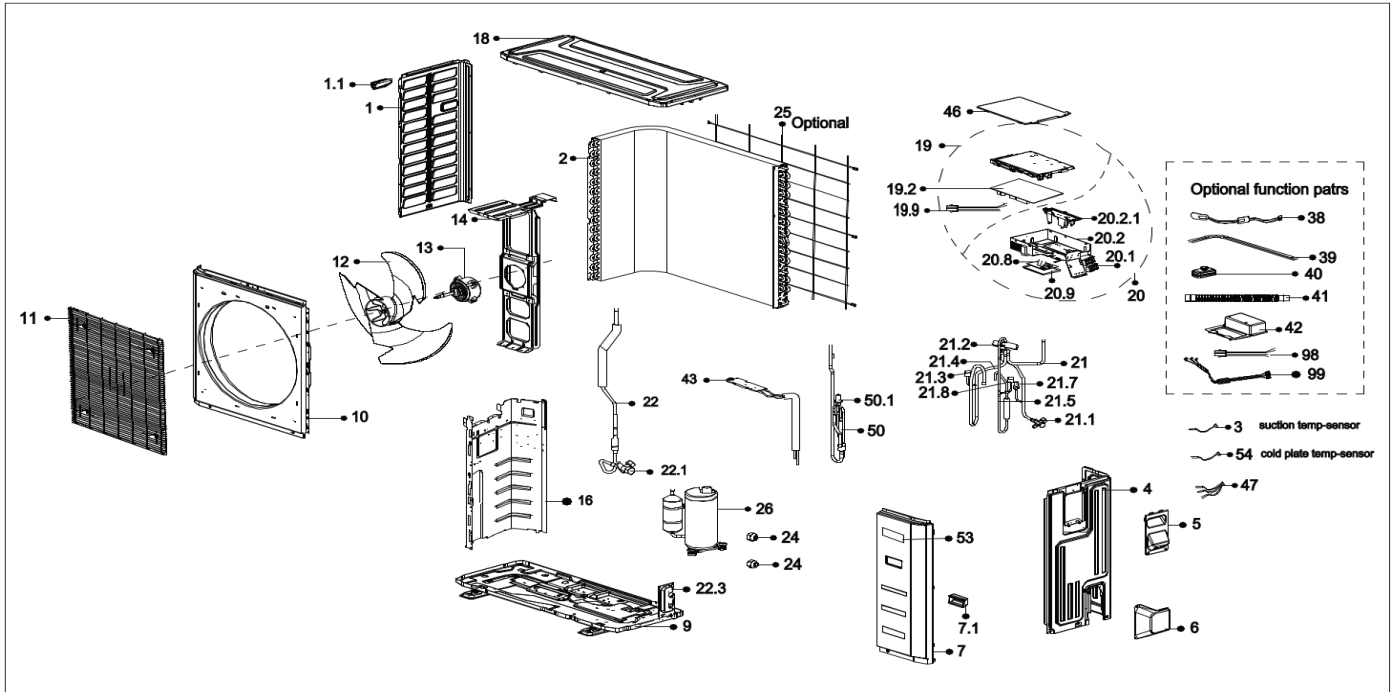

Exploded View

Model CPR3-30CD(O) (27J)

ComfortStar®

Service code: 27J

EX_ID	Spare Parts Code	Part Name(EN)	Qty.	Price	Remarks
1	12222000006665	Left Side Plate Assembly of Cabinet	1		
1.1	12100701000033	Small handle	1		
2	15822000014411	Condenser Assembly	1		
3	11201007000136	Pipe Temperature Sensor	1		
4	12222000019926	Rear Right Clapboard Assembly	1		
5	12222000011085	Big handle assembly	1		
6	12122200002695	Water Collector	1		
7	12222500003152	Front Right Clapboard Assembly	1		
7.1	12100702000038	Handle	1		
9	12222000004018	Chassis assembly	1		
10	12222000A01431	Front panel	1		