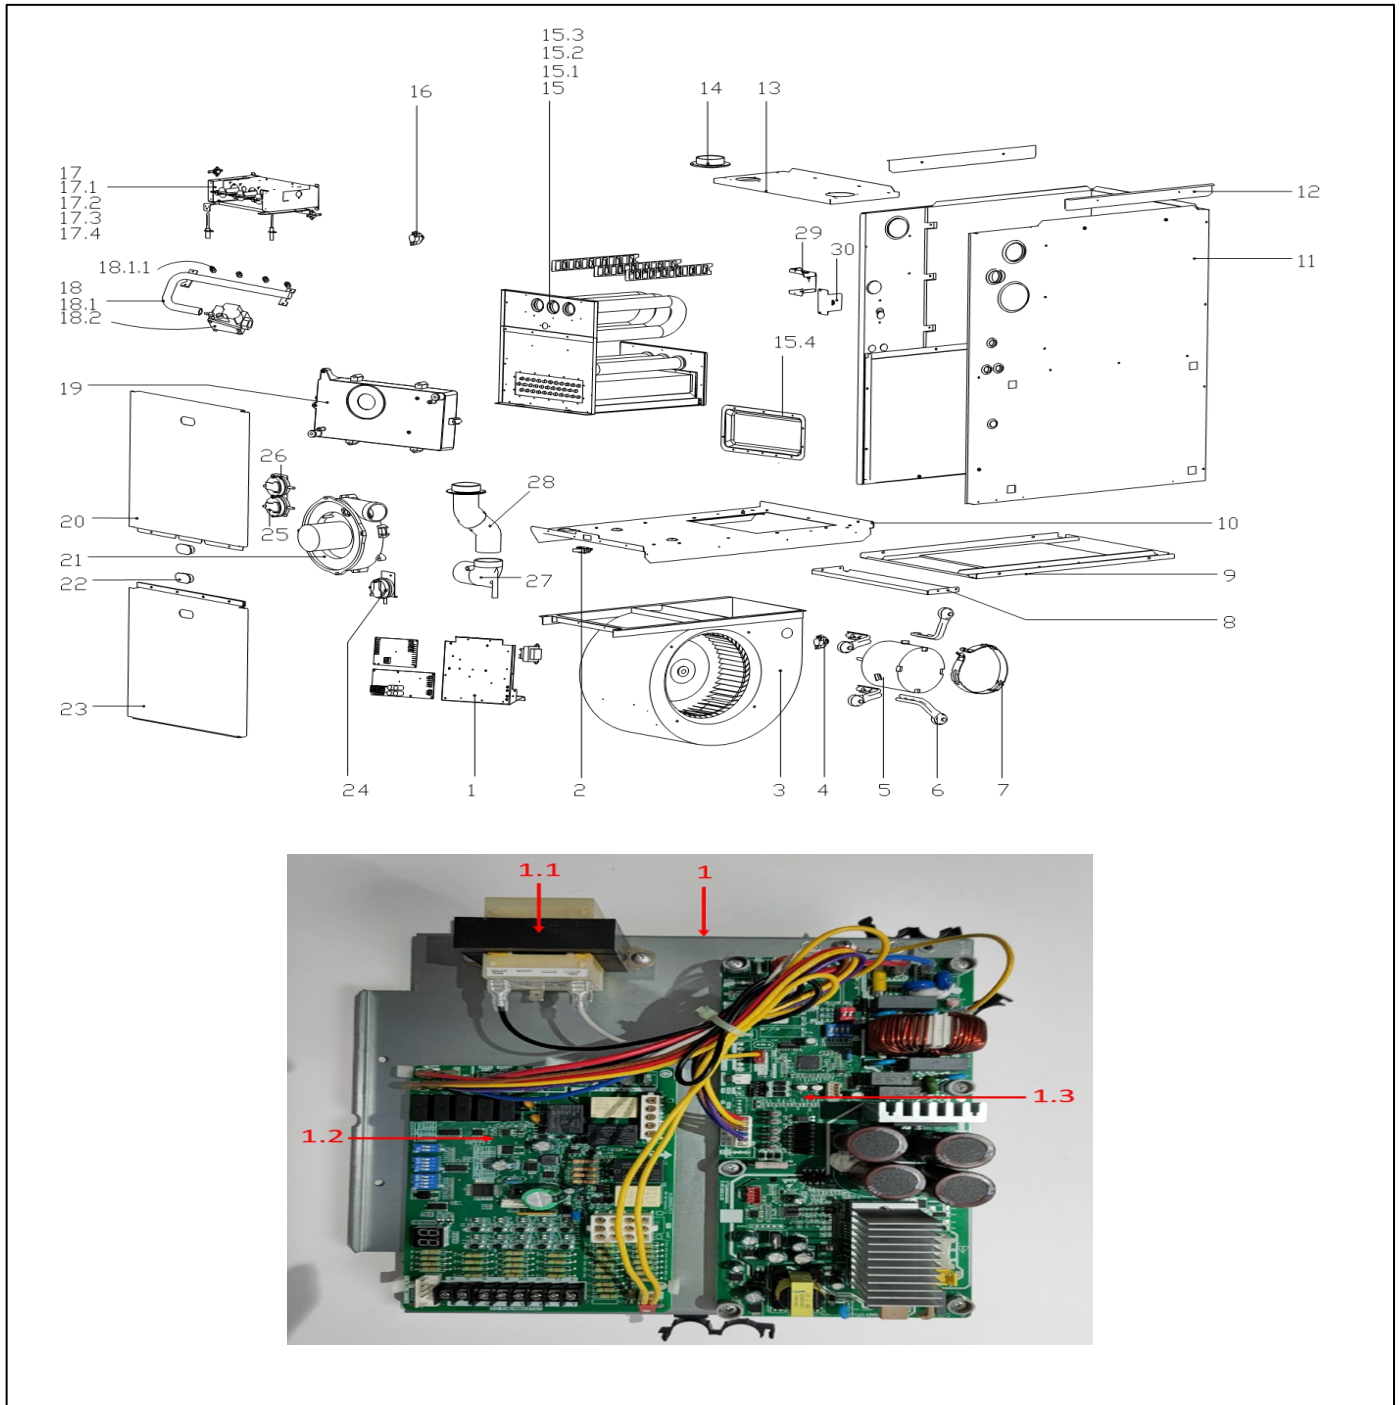

# Exploded View

**Model** 96U060B3C (26X)

Service code: 26X

# ComfortStar®

EX_ID	Spare Parts Code	Part Name(EN)	Qty.	Price	Remarks
1	17227600002143	E-part box assembly	1.0		
1.1	11203103000197	Linear Transformer	1.0		
1.2	17127600001869	Main control board assembly	1.0		
1.3	17127600A00081	Fan module board assembly	1.0		
2	17427600001148	Door switch	1.0		
3	12200102000010	Centrifugal fan	1.0		
4	17400513000874	Thermostat	2.0		
5	11002015016398	Brushless DC Motor	1.0		
6	12227600000245	Motor bracket ass'y I	4.0		
7	12223000001993	Motor bracket II	1.0		
8	12227600003203	Support Plate	1.0		
9	12227600000849	Base sealplate assembly	1.0		
10	12227600004600	Partition board assembly	1.0		
11	12227600004643	Cabinet assembly	1.0		
12	12227600000274	Supporting bar assembly	2.0		
13	12227600003211	Cover assembly	1.0		
14	12127600000010	Air inlet pipe joint	1.0		
15	15727100000712	Heat exchanger assembly	1.0		
15.1	15727600000009	Primary heat exchanger assembly	1.0		
15.2	15827600000050	Secondary heat exchanger assembly	1.0		
15.3	12227600000059	Spoiler	3.0		
15.4	12227600000234	Back gas-collecting cover	1.0		
16	17400513001114	Thermostat	1.0		
17	12227600001408	Combustor assembly	1.0		
17.1	17400513000045	Thermostat	2.0		
17.2	17427600000007	Firing pin	1.0		
17.3	11201006000010	Special sensor	1.0		
17.4	17427600000004	Combustor	3.0		
18	15427600000065	Gas pipe assembly	1.0		
18.1	15427600000007	Gas pipe assembly	1.0		
18.1.1	15527600000001	Copper nozzle	3.0		