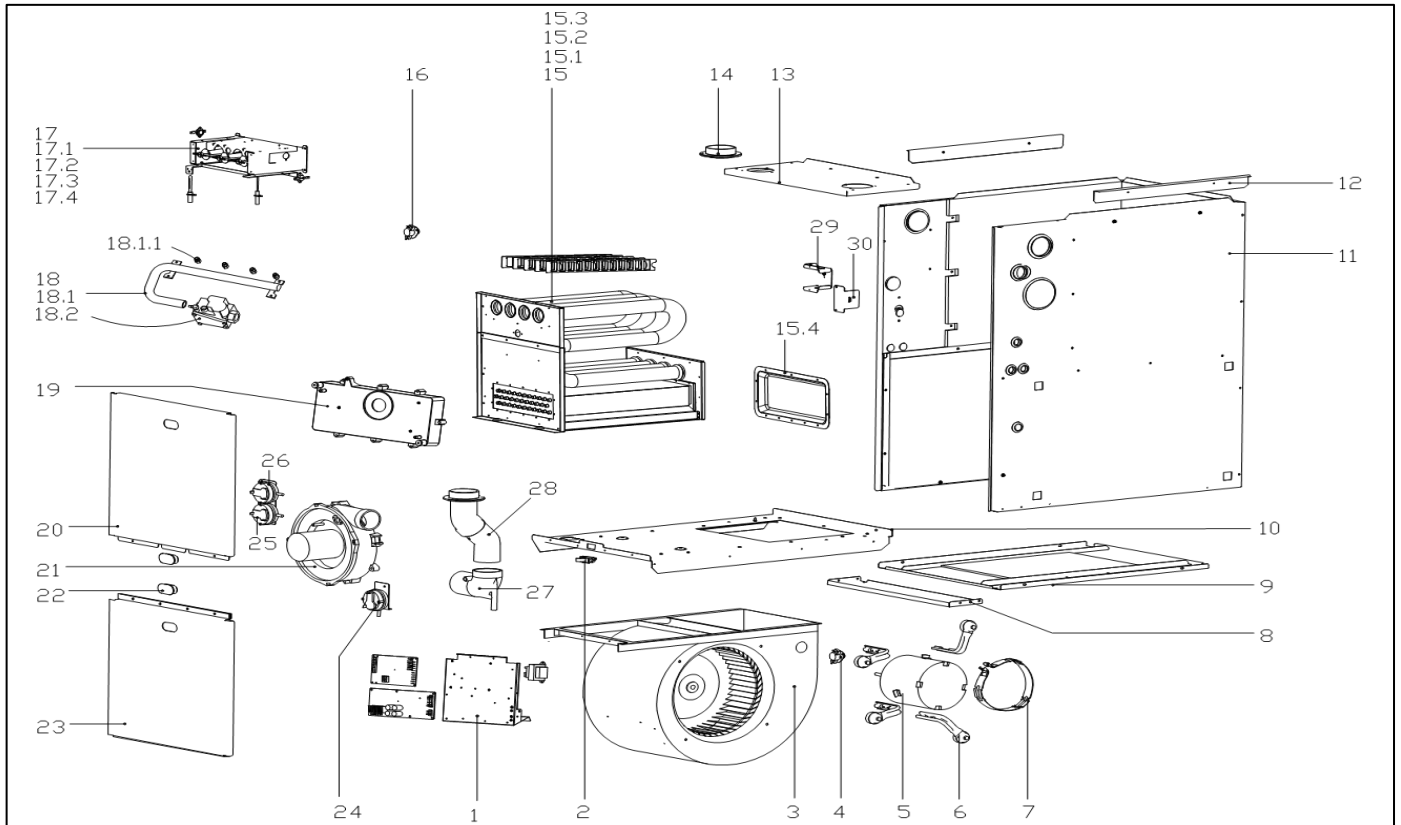

Exploded View

Model 96U100C5C (271)

Service code: 271

ComfortStar®

EX_ID	Spare Parts Code	Part Name(EN)	Qty.	Price	Remarks
1	17227600002143	E-part box assembly	1.0		
1.1	11203103000197	Linear Transformer	1.0		
1.2	17127600001869	Main control board assembly	1.0		
1.3	17127600A00081	Fan module board assembly	1.0		
2	17427600001148	Door switch	1.0		
3	12200102000031	Centrifugal fan	1.0		
4	17400513000874	Thermostat	2.0		
5	11002015016398	Brushless DC Motor	1.0		
6	12223000001933	Motor bracket ass'y I	4.0		
7	12223000001993	Motor bracket II	1.0		
8	12227600003214	Support Plate	1.0		
9	12227600000819	Base sealplate assembly	1.0		
10	12227600004601	Partition board assembly	1.0		
11	12227600004645	Cabinet assembly	1.0		
12	12227600000274	Supporting bar assembly	2.0		
13	12227600003208	Cover assembly	1.0		
14	12127600000010	Air inlet pipe joint	1.0		
15	15727100000710	Heat exchanger assembly	1.0		
15.1	15727600000013	Primary heat exchanger assembly	1.0		
15.2	15827600000051	Secondary heat exchanger assembly	1.0		
15.3	12227600000059	Spoiler	5.0		
15.4	12227600000235	Back gas-collecting cover	1.0		
16	17400513001114	Thermostat	1.0		
17	12227600001402	Combustor assembly	1.0		
17.1	17400513000045	Thermostat	2.0		
17.2	17427600000007	Firing pin	1.0		
17.3	11201006000010	Special sensor	1.0		
17.4	17427600000004	Combustor	5.0		
18	15427600000061	Gas pipe assembly	1.0		
18.1	15427600000006	Gas pipe assembly	1.0		
18.1.1	15527600000001	Copper nozzle	5.0		