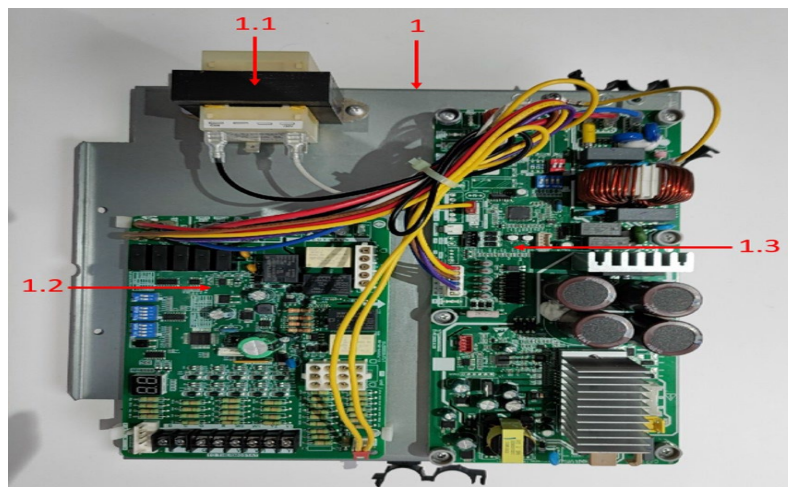

Exploded View

Model 96U100C5C (271)

Service code: 271

ComfortStar®

EX_ID	Spare Parts Code	Part Name(EN)	Qty.	Price	Remarks
1	17227600002143	E-part box assembly	1.0		
1.1	11203103000197	Linear Transformer	1.0		
1.2	17127600001869	Main control board assembly	1.0		
1.3	17127600A00081	Fan module board assembly	1.0		
2	17427600001148	Door switch	1.0		
3	12200102000031	Centrifugal fan	1.0		
4	17400513000874	Thermostat	2.0		
5	11002015016398	Brushless DC Motor	1.0		
6	12223000001933	Motor bracket ass'y I	4.0		
7	12223000001993	Motor bracket II	1.0		
8	12227600003214	Support Plate	1.0		
9	12227600000819	Base sealplate assembly	1.0		
10	12227600004601	Partition board assembly	1.0		
11	12227600004645	Cabinet assembly	1.0		
12	12227600000274	Supporting bar assembly	2.0		
13	12227600003208	Cover assembly	1.0		
14	12127600000010	Air inlet pipe joint	1.0		
15	15727100000710	Heat exchanger assembly	1.0		
15.1	15727600000013	Primary heat exchanger assembly	1.0		
15.2	15827600000051	Secondary heat exchanger assembly	1.0		
15.3	12227600000059	Spoiler	5.0		
15.4	12227600000235	Back gas-collecting cover	1.0		
16	17400513001114	Thermostat	1.0		
17	12227600001402	Combustor assembly	1.0		
17.1	17400513000045	Thermostat	2.0		
17.2	17427600000007	Firing pin	1.0		
17.3	11201006000010	Special sensor	1.0		
17.4	17427600000004	Combustor	5.0		
18	15427600000061	Gas pipe assembly	1.0		
18.1	15427600000006	Gas pipe assembly	1.0		
18.1.1	15527600000001	Copper nozzle	5.0		