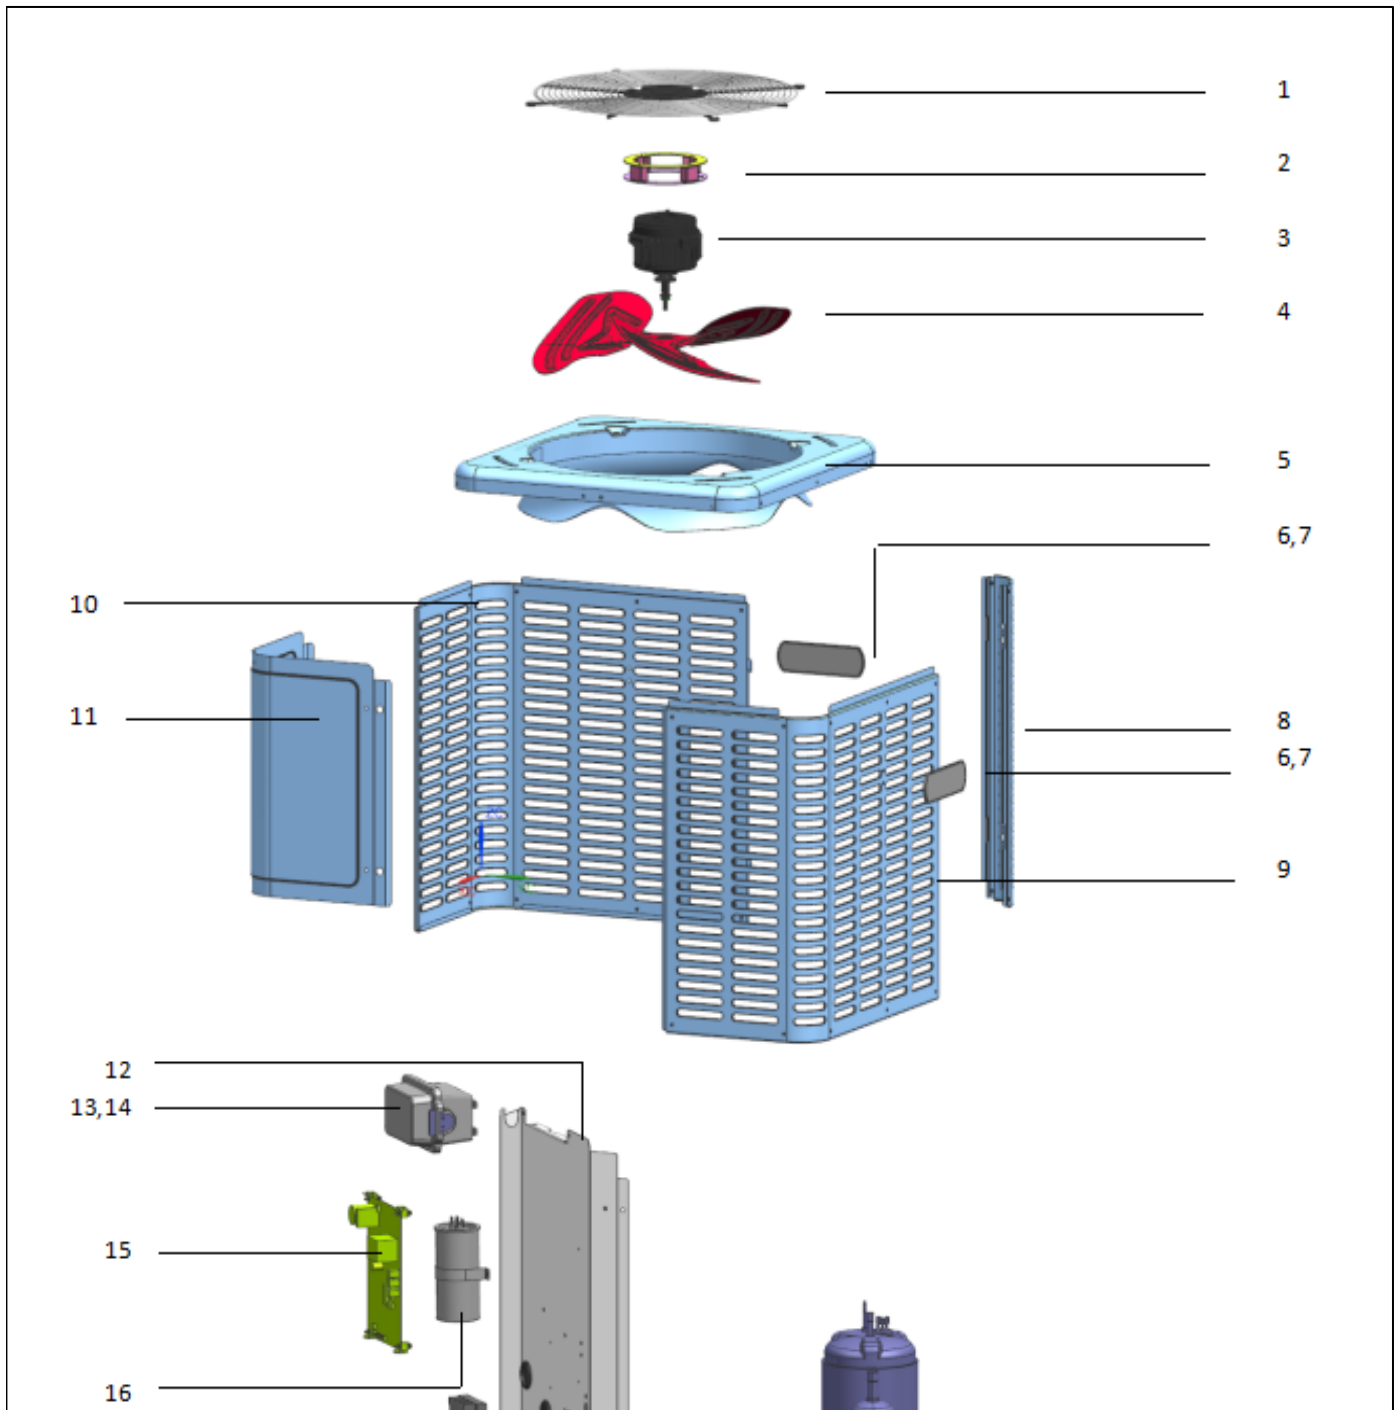

Exploded View

Model BAR10-48-15 (40L)

Service code: 40L

ComfortStar®

EX_ID	Spare Parts Code	Part Name(EN)	Qty.	Price	Remarks
1	602938000003	Air Outlet Grille (Wire Mesh)	1		
2	601247000091	Motor Mounting Bracket	1		
3	602401700044	Brushless DC Motor	1		
4	602401700044	Axial Fan Blade(Metallic)	1		
5	601238000102	Top Cover Insulating Panel Assembly	1		
6	/	Logo Fixing Plate	1		

7	/	Logo	1		
8	601238000087	Stand column	1		
9	601238000103	Right Side Panel	1		
10	601238000104	Left Side Panel	1		
11	601238000089	Upper Side Panel	1		
12	601238000110	Control Board Mounting Plate Assembly	1		
13	602315100006	Contactora box	1		
14		Contactora	1		
15	601338000008	Outdoor Control Board	1		
16	602403300014	Compressor capacitor	1		
17	602404700062	Terminal Block	1		
18	601103400002	Wire Clamp	1		
19	601238000082	Lower Side Panel	1		
20	601238000107	Outdoor Unit Chassisn Assembly	1		
21	601402100001	Compressor	1		
22	601530000099	Condensor Assembly	1		
23	601637000904	Compressor Suction Pipe Assembly	1		
23.3	601602100003	Stop valve(Gas side)	1		
24	601630000404	Compressor Exhaust Pipe Assembly	1		
24.1	602405F00013	High Pressure switch	1		
25	601637000898	High Pressure Valve Assembly	1		
25.1	601602100001	Stop valve(liquid side)	1		
26	602301500097	Temperature Sensor(T3 T4 TP)	1		