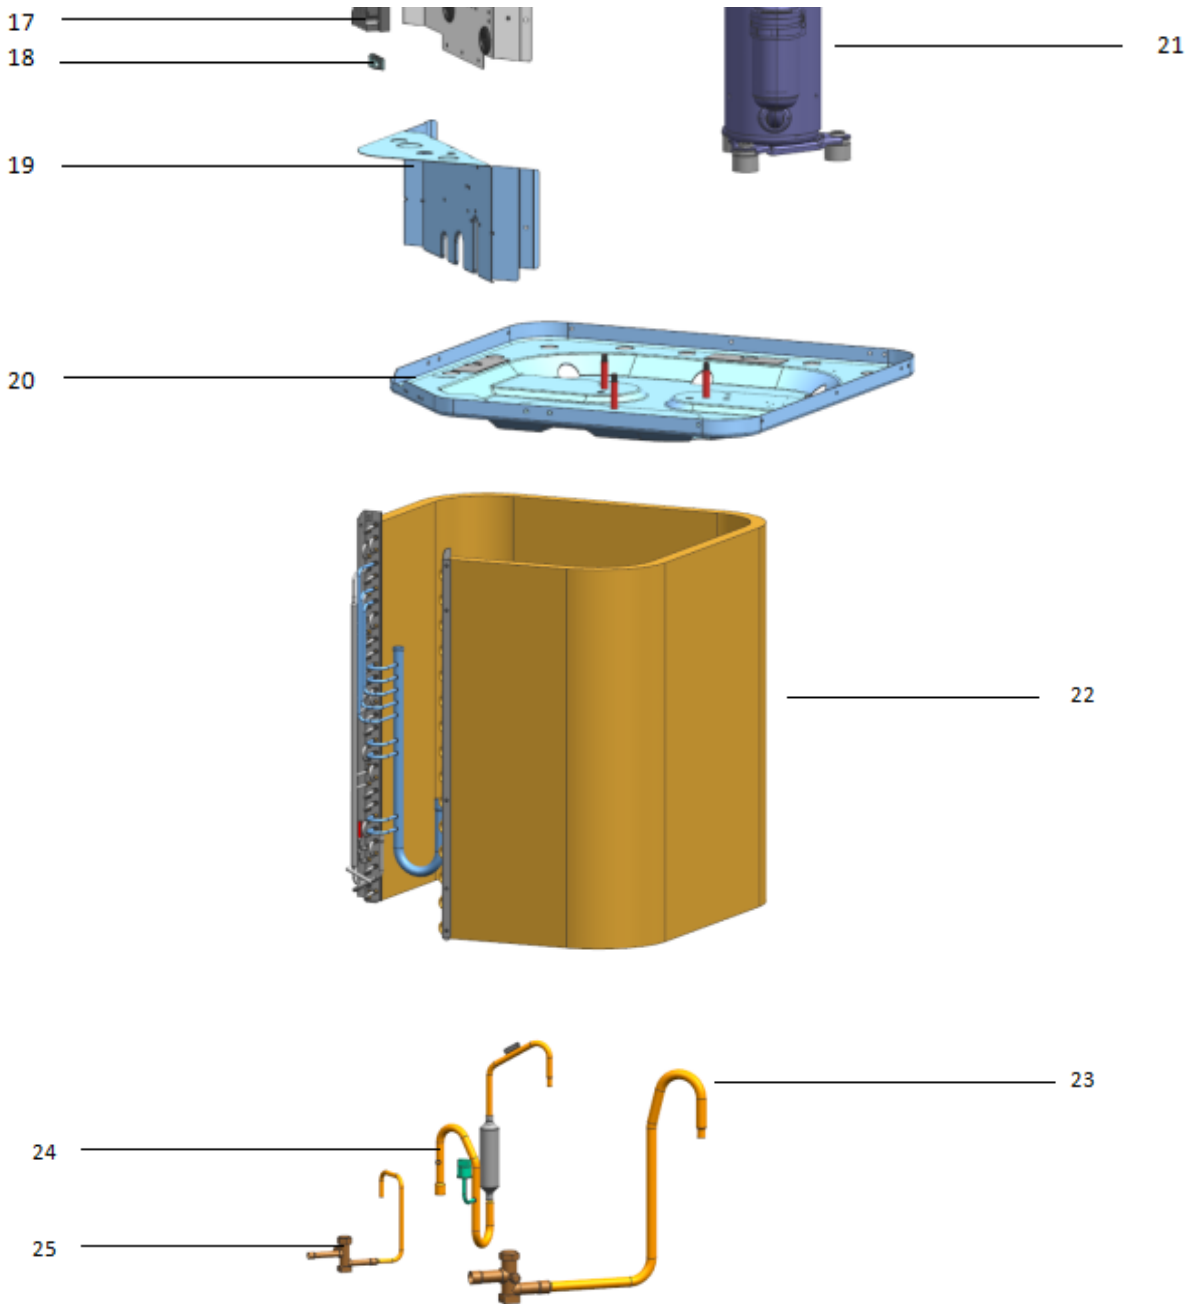

Exploded View

Model BAR10-48-15 (40L)

Service code: 40L

ComfortStar®

EX_ID	Spare Parts Code	Part Name(EN)	Qty.	Price	Remarks
1	602938000003	Air Outlet Grille (Wire Mesh)	1		
2	601247000091	Motor Mounting Bracket	1		
3	602401700044	Brushless DC Motor	1		
4	602401700044	Axial Fan Blade(Metallic)	1		
5	601238000102	Top Cover Insulating Panel Assembly	1		
6	/	Logo Fixing Plate	1		

7	/	Logo	1		
8	601238000087	Stand column	1		
9	601238000103	Right Side Panel	1		
10	601238000104	Left Side Panel	1		
11	601238000089	Upper Side Panel	1		
12	601238000110	Control Board Mounting Plate Assembly	1		
13	602315100006	Contactora box	1		
14		Contactora	1		
15	601338000008	Outdoor Control Board	1		
16	602403300014	Compressor capacitor	1		
17	602404700062	Terminal Block	1		
18	601103400002	Wire Clamp	1		
19	601238000082	Lower Side Panel	1		
20	601238000107	Outdoor Unit Chassisn Assembly	1		
21	601402100001	Compressor	1		
22	601530000099	Condensor Assembly	1		
23	601637000904	Compressor Suction Pipe Assembly	1		
23.3	601602100003	Stop valve(Gas side)	1		
24	601630000404	Compressor Exhaust Pipe Assembly	1		
24.1	602405F00013	High Pressure switch	1		
25	601637000898	High Pressure Valve Assembly	1		
25.1	601602100001	Stop valve(liquid side)	1		
26	602301500097	Temperature Sensor(T3 T4 TP)	1		