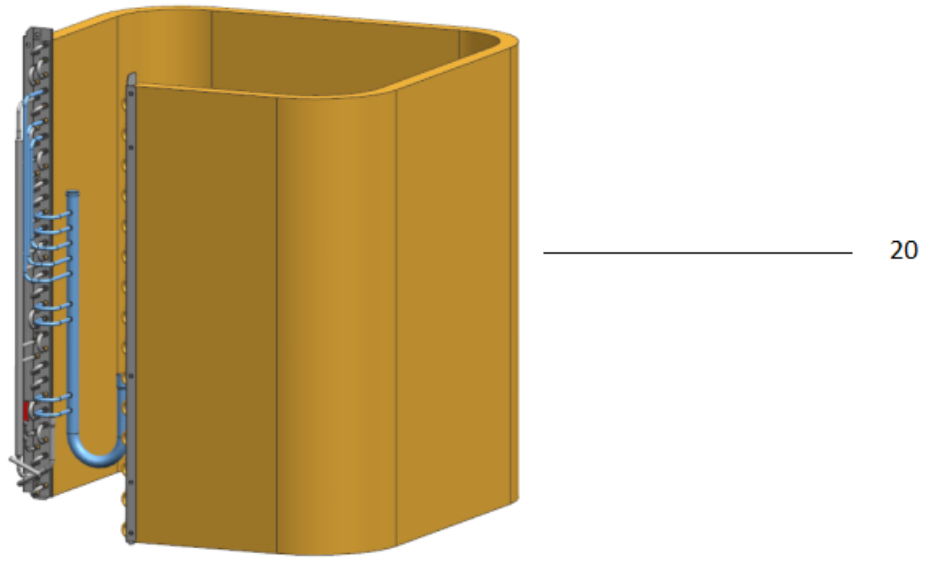

Exploded View

Model BAR10-48-15 (40L)

Service code: 40L

ComfortStar®

EX_ID	Spare Parts Code	Part Name(EN)	Qty.	Price	Remarks
1	602938000003	Air Outlet Grille (Wire Mesh)	1		
2	601247000091	Motor Mounting Bracket	1		
3	602401700044	Brushless DC Motor	1		

4	602907200001	Axial Fan Blade(Metallic)	1		
5	601238000102	Top Cover Insulating Panel Assembly	1		
6	601258000119	Logo Fixing Plate	1		
7	602002100029	Logo	1		
8	601238000087	Stand column	1		
9	601238000103	Right Side Panel	1		
10	601238000104	Left Side Panel	1		
11	601238000089	Upper Side Panel	1		
12	601238000110	Control Board Mounting Plate Assembly	1		
13	601338000008	Outdoor Control Board	1		
14	602403300014	Compressor capacitor	1		
15	602315100006	Contacto	1		
16	602404700062	Terminal Block	1		
17	601238000082	Lower Side Panel	1		
18	601238000107	Outdoor Unit Chassis Assembly	1		
19	601402100001	Compressor	1		
20	601530000220	Condensor Assembly	1		
21	601637000904	Compressor Suction Pipe Assembly	1		
21.1	601602100003	Stop valve(Gas side)	1		
22	601630000404	Compressor Exhaust Pipe Assembly	1		
22.1	602405F00005	High Pressure switch	1		
23	601637000898	High Pressure Valve Assembly	1		
23.1	601602100001	Stop valve(liquid side)	1		
24	602301500097	Temperature Sensor(T3 T4 TP)	1		