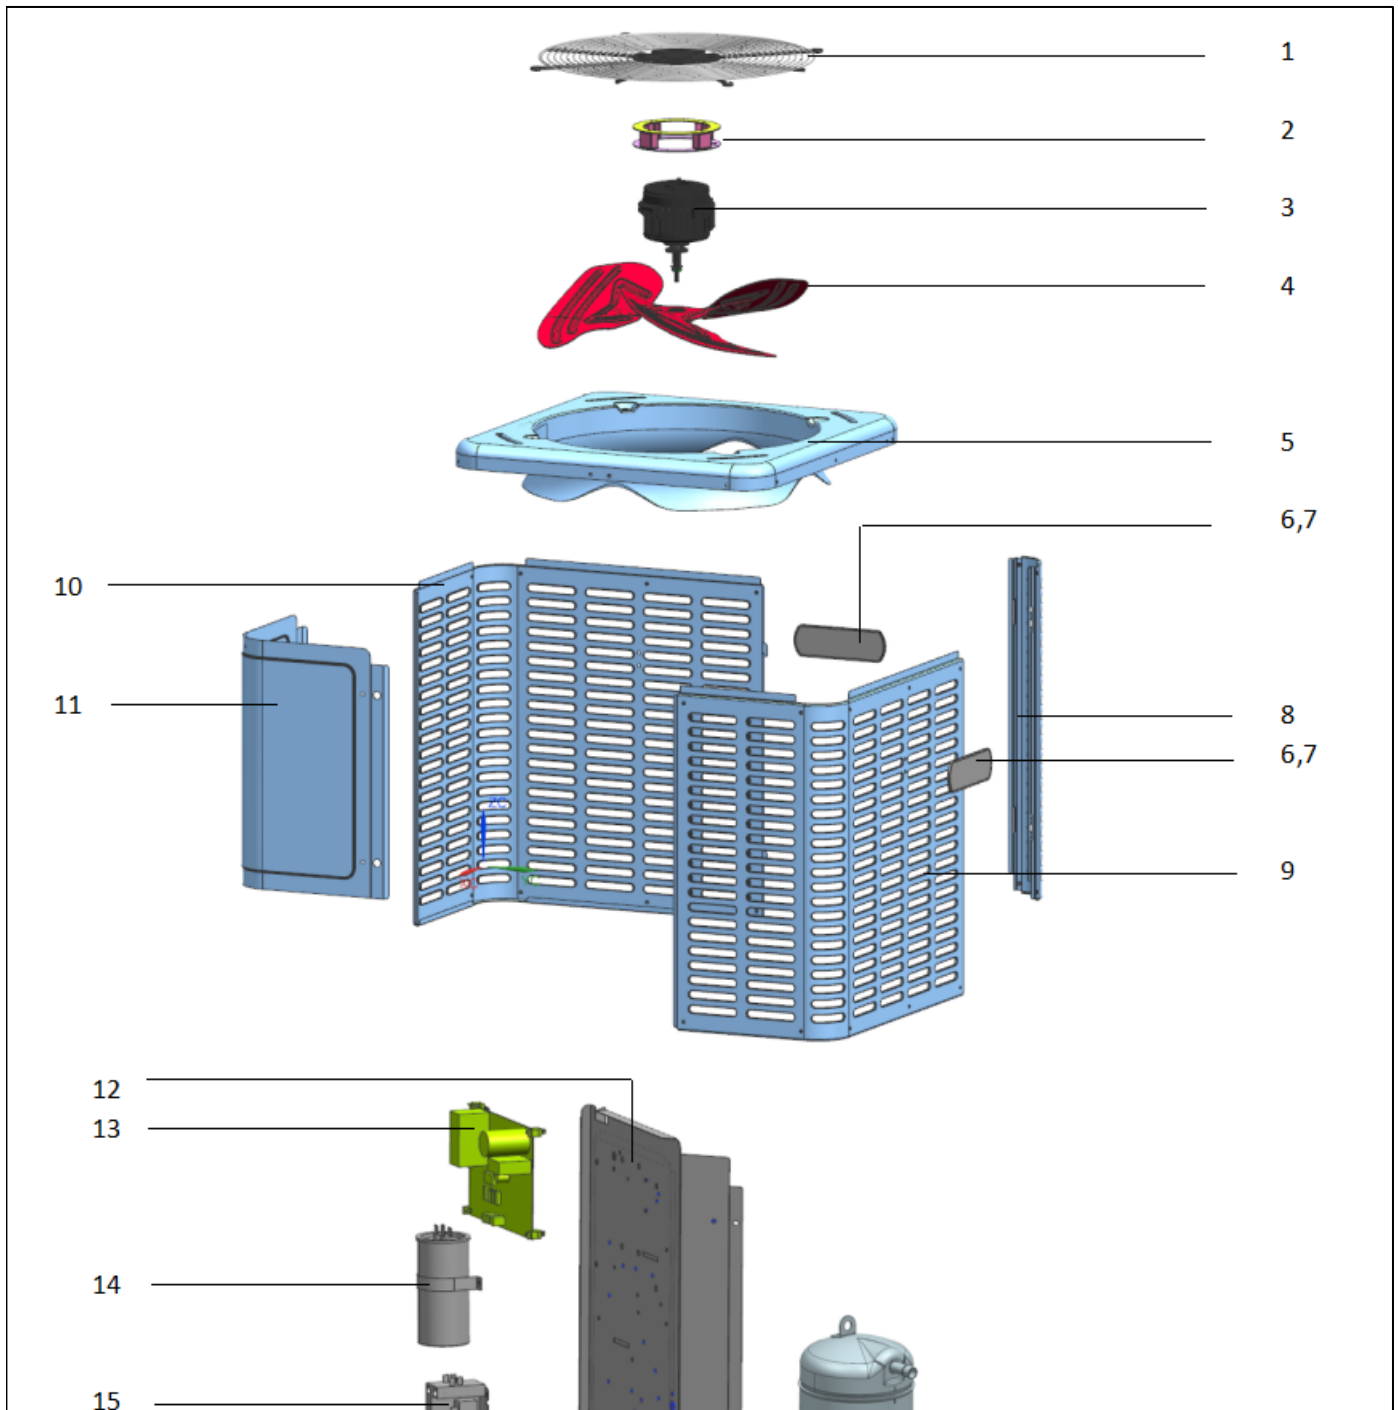

Exploded View

Model BAR10-48-15 (40L)

Service code: 40L

ComfortStar®

EX_ID	Spare Parts Code	Part Name(EN)	Qty.	Price	Remarks
1	602938000003	Air Outlet Grille (Wire Mesh)	1		
2	601247000091	Motor Mounting Bracket	1		
3	602401700044	Brushless DC Motor	1		

4	602907200001	Axial Fan Blade(Metallic)	1		
5	601238000102	Top Cover Insulating Panel Assembly	1		
6	601258000119	Logo Fixing Plate	1		
7	602002100029	Logo	1		
8	601238000087	Stand column	1		
9	601238000103	Right Side Panel	1		
10	601238000104	Left Side Panel	1		
11	601238000089	Upper Side Panel	1		
12	601238000110	Control Board Mounting Plate Assembly	1		
13	601338000008	Outdoor Control Board	1		
14	602403300014	Compressor capacitor	1		
15	602315100006	Contacto	1		
16	602404700062	Terminal Block	1		
17	601238000082	Lower Side Panel	1		
18	601238000107	Outdoor Unit Chassis Assembly	1		
19	601402100001	Compressor	1		
20	601530000220	Condensor Assembly	1		
21	601637000904	Compressor Suction Pipe Assembly	1		
21.1	601602100003	Stop valve(Gas side)	1		
22	601630000404	Compressor Exhaust Pipe Assembly	1		
22.1	602405F00005	High Pressure switch	1		
23	601637000898	High Pressure Valve Assembly	1		
23.1	601602100001	Stop valve(liquid side)	1		
24	602301500097	Temperature Sensor(T3 T4 TP)	1		