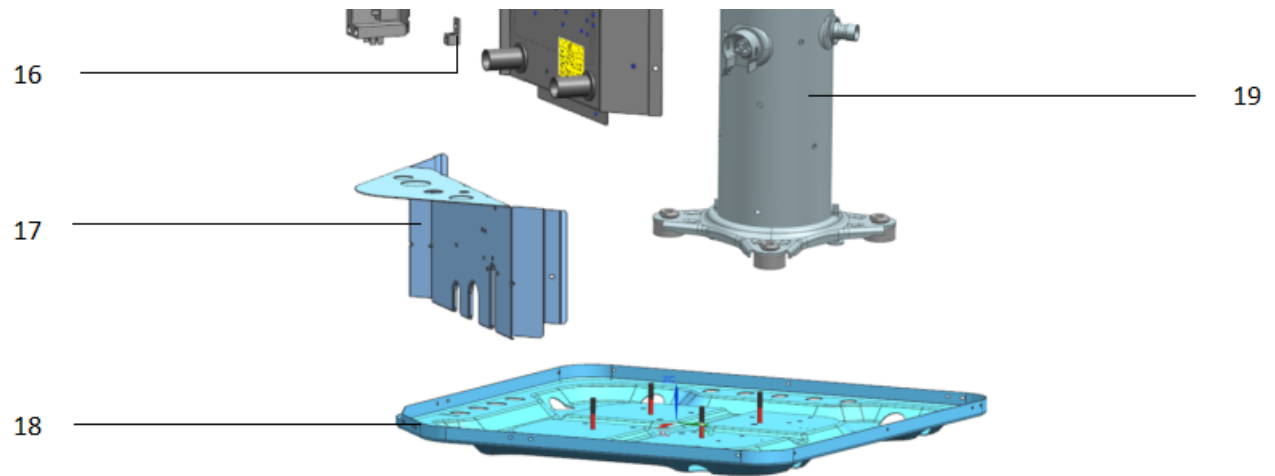

Exploded View

Model BAR10-48-15 (40L)

Service code: 40L

ComfortStar®

EX_ID	Spare Parts Code	Part Name(EN)	Qty.	Price	Remarks
1	602938000003	Air Outlet Grille (Wire Mesh)	1		
2	601247000091	Motor Mounting Bracket	1		
3	602401700044	Brushless DC Motor	1		

4	602907200001	Axial Fan Blade(Metallic)	1		
5	601238000102	Top Cover Insulating Panel Assembly	1		
6	601258000119	Logo Fixing Plate	1		
7	602002100029	Logo	1		
8	601238000087	Stand column	1		
9	601238000103	Right Side Panel	1		
10	601238000104	Left Side Panel	1		
11	601238000089	Upper Side Panel	1		
12	601238000110	Control Board Mounting Plate Assembly	1		
13	601338000008	Outdoor Control Board	1		
14	602403300014	Compressor capacitor	1		
15	602315100006	Contacto	1		
16	602404700062	Terminal Block	1		
17	601238000082	Lower Side Panel	1		
18	601238000107	Outdoor Unit Chassis Assembly	1		
19	601402100001	Compressor	1		
20	601530000220	Condensor Assembly	1		
21	601637000904	Compressor Suction Pipe Assembly	1		
21.1	601602100003	Stop valve(Gas side)	1		
22	601630000404	Compressor Exhaust Pipe Assembly	1		
22.1	602405F00005	High Pressure switch	1		
23	601637000898	High Pressure Valve Assembly	1		
23.1	601602100001	Stop valve(liquid side)	1		
24	602301500097	Temperature Sensor(T3 T4 TP)	1		