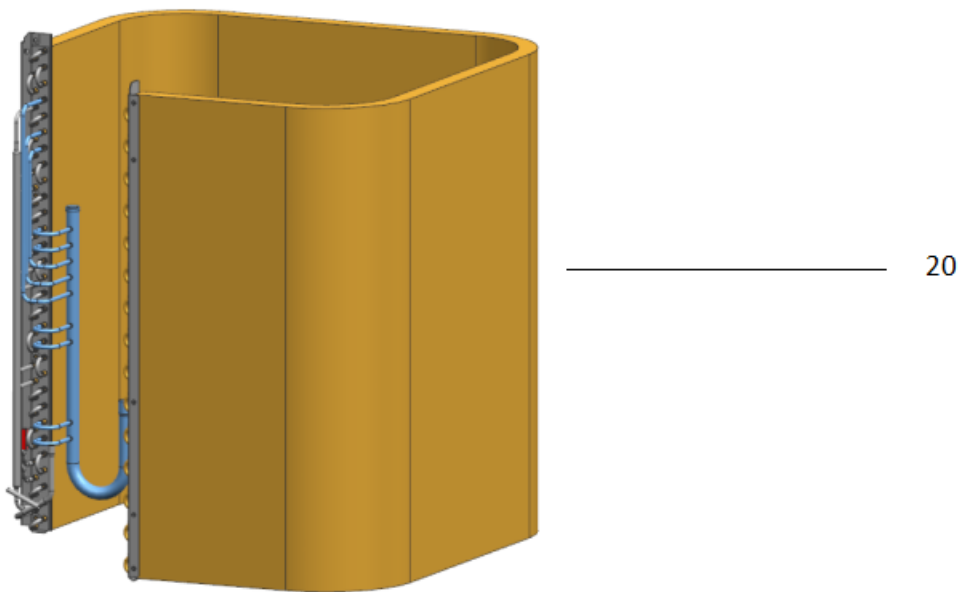

Exploded View

Model BAR10-60-15 (40M)

Service code: 40M

ComfortStar®

EX_ID	Spare Parts Code	Part Name(EN)	Qty.	Price	Remarks
1	602938000003	Air Outlet Grille (Wire Mesh)	1		
2	601247000091	Motor Mounting Bracket	1		
3	602401700044	Brushless DC Motor	1		
4	602907200001	Axial Fan Blade(Metallic)	1		
5	601238000102	Top Cover Insulating Panel Assembly	1		
6	601258000119	Logo Fixing Plate	1		
7	602002100029	Logo	1		
8	601238000087	Stand column	1		
9	601238000103	Right Side Panel	1		
10	601238000104	Left Side Panel	1		
11	601238000089	Upper Side Panel	1		
12	601238000110	Control Board Mounting Plate Assembly	1		
13	601338000008	Outdoor Control Board	1		
14	602403300013	Compressor capacitor	1		
15	602315100006	Contactora	1		
16	602404700062	Terminal Block	1		
17	601238000082	Lower Side Panel	1		
18	601238000107	Outdoor Unit Chassis Assembly	1		
19	601402100002	Compressor	1		
20	601530000220	Condensor Assembly	1		
21	601637000904	Compressor Suction Pipe Assembly	1		
21.1	601602100003	Stop valve(Gas side)	1		
22	601630000404	Compressor Exhaust Pipe Assembly	1		
22.1	602405F00005	High Pressure switch	1		
23	601637000898	High Pressure Valve Assembly	1		
23.1	601602100001	Stop valve(liquid side)	1		
24	602301500097	Temperature Sensor(T3 T4 TP)	1		