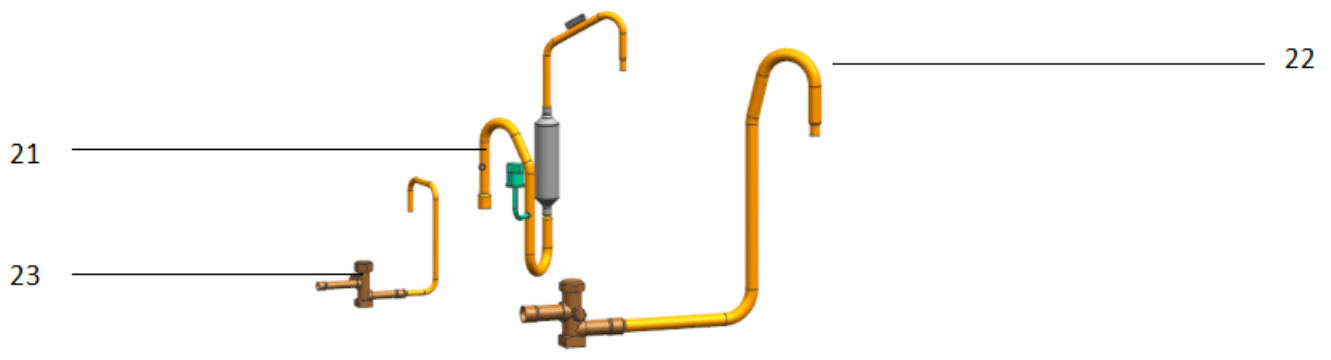

Exploded View

Model BAR10-60-15 (40M)

Service code: 40M

ComfortStar®

EX_ID	Spare Parts Code	Part Name(EN)	Qty.	Price	Remarks
1	602938000003	Air Outlet Grille (Wire Mesh)	1		
2	601247000091	Motor Mounting Bracket	1		
3	602401700044	Brushless DC Motor	1		
4	602907200001	Axial Fan Blade(Metallic)	1		
5	601238000102	Top Cover Insulating Panel Assembly	1		
6	601258000119	Logo Fixing Plate	1		
7	602002100029	Logo	1		
8	601238000087	Stand column	1		
9	601238000103	Right Side Panel	1		
10	601238000104	Left Side Panel	1		
11	601238000089	Upper Side Panel	1		
12	601238000110	Control Board Mounting Plate Assembly	1		
13	601338000008	Outdoor Control Board	1		
14	602403300013	Compressor capacitor	1		
15	602315100006	Contactora	1		
16	602404700062	Terminal Block	1		
17	601238000082	Lower Side Panel	1		
18	601238000107	Outdoor Unit Chassis Assembly	1		
19	601402100002	Compressor	1		
20	601530000220	Condensor Assembly	1		
21	601637000904	Compressor Suction Pipe Assembly	1		
21.1	601602100003	Stop valve(Gas side)	1		
22	601630000404	Compressor Exhaust Pipe Assembly	1		
22.1	602405F00005	High Pressure switch	1		
23	601637000898	High Pressure Valve Assembly	1		
23.1	601602100001	Stop valve(liquid side)	1		
24	602301500097	Temperature Sensor(T3 T4 TP)	1		