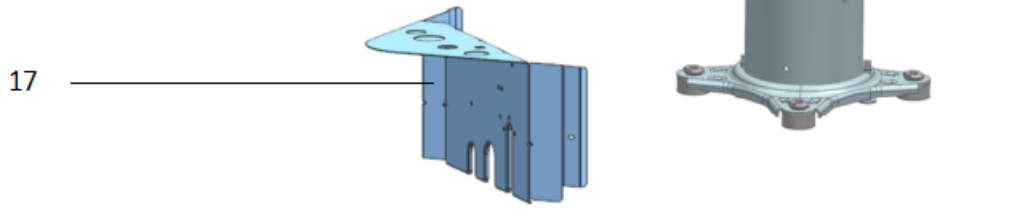

Exploded View

Model BAR10-60-15 (40M)

Service code: 40M

ComfortStar®

EX_ID	Spare Parts Code	Part Name(EN)	Qty.	Price	Remarks
1	602938000003	Air Outlet Grille (Wire Mesh)	1		
2	601247000091	Motor Mounting Bracket	1		
3	602401700044	Brushless DC Motor	1		
4	602907200001	Axial Fan Blade(Metallic)	1		
5	601238000102	Top Cover Insulating Panel Assembly	1		
6	601258000119	Logo Fixing Plate	1		
7	602002100029	Logo	1		
8	601238000087	Stand column	1		
9	601238000103	Right Side Panel	1		
10	601238000104	Left Side Panel	1		
11	601238000089	Upper Side Panel	1		
12	601238000110	Control Board Mounting Plate Assembly	1		
13	601338000008	Outdoor Control Board	1		
14	602403300013	Compressor capacitor	1		
15	602315100006	Contactora	1		
16	602404700062	Terminal Block	1		
17	601238000082	Lower Side Panel	1		
18	601238000107	Outdoor Unit Chassis Assembly	1		
19	601402100002	Compressor	1		
20	601530000220	Condensor Assembly	1		
21	601637000904	Compressor Suction Pipe Assembly	1		
21.1	601602100003	Stop valve(Gas side)	1		
22	601630000404	Compressor Exhaust Pipe Assembly	1		
22.1	602405F00005	High Pressure switch	1		
23	601637000898	High Pressure Valve Assembly	1		
23.1	601602100001	Stop valve(liquid side)	1		
24	602301500097	Temperature Sensor(T3 T4 TP)	1		