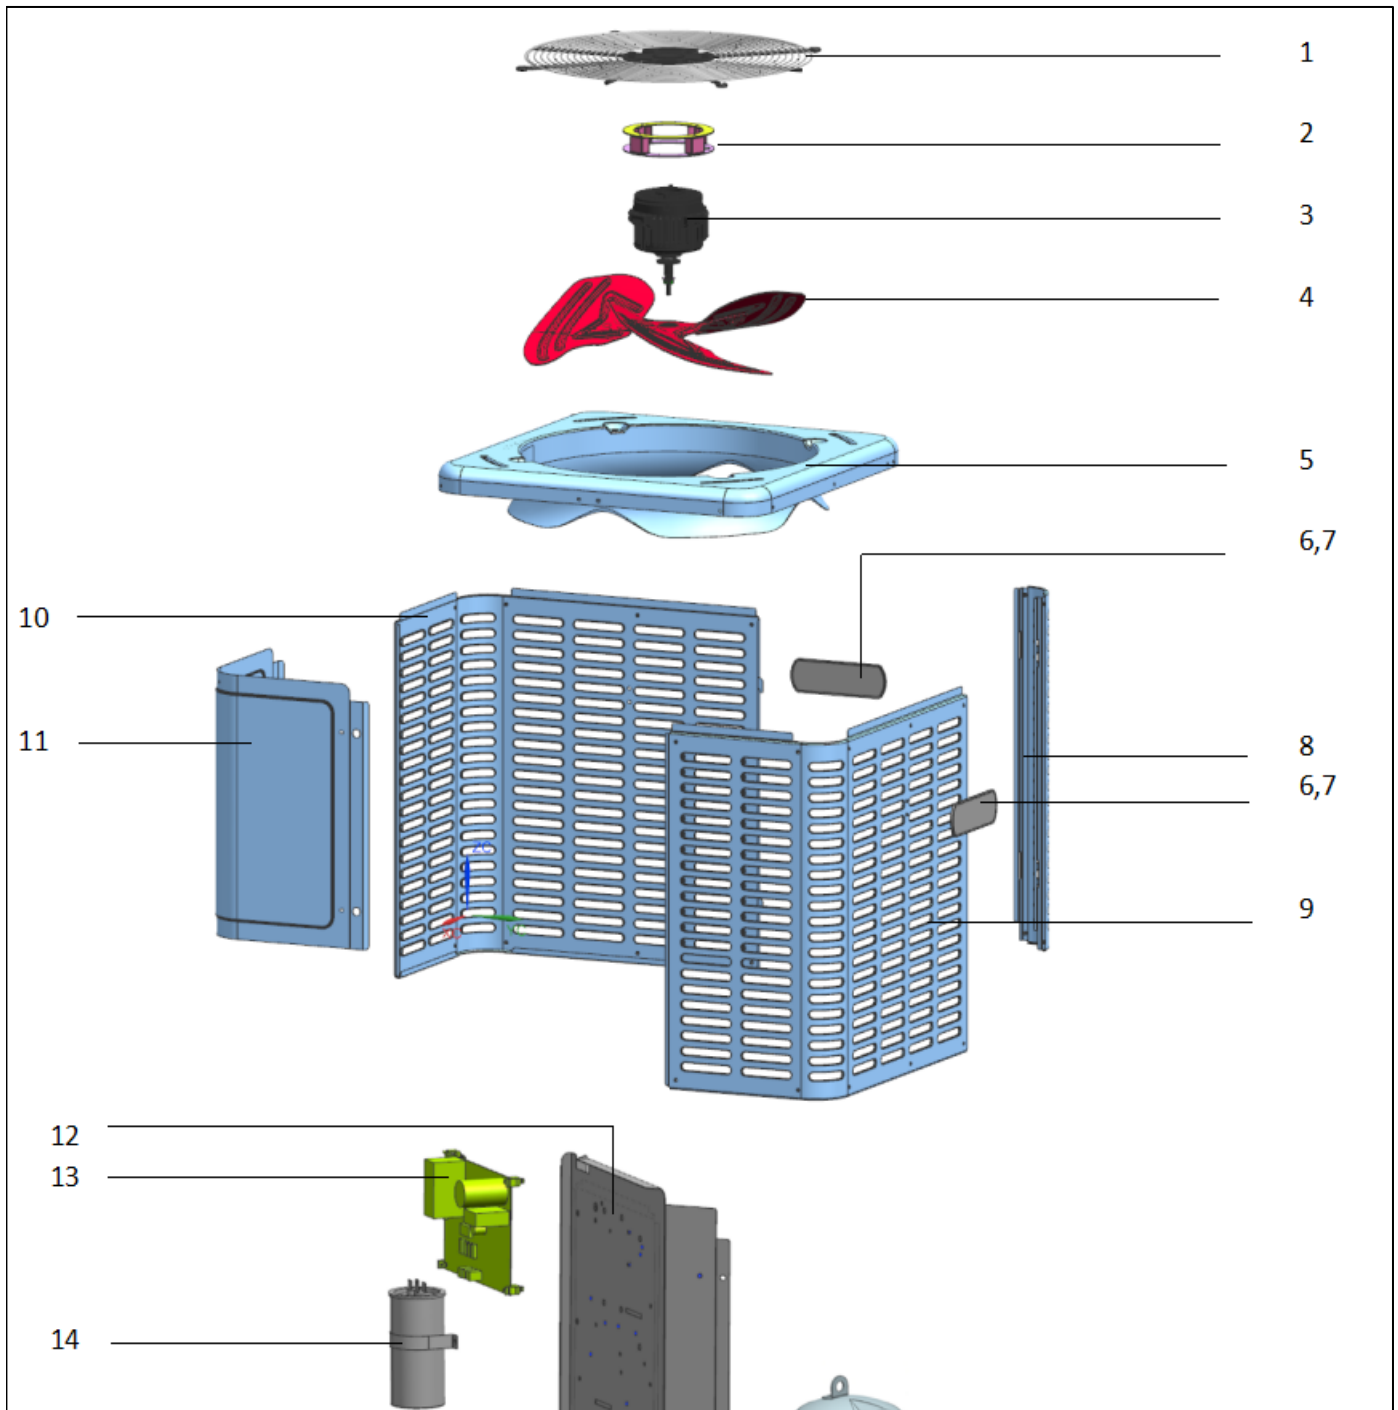

Exploded View

Model BAR10-60-15 (40M)

Service code: 40M

ComfortStar®

EX_ID	Spare Parts Code	Part Name(EN)	Qty.	Price	Remarks
1	602938000003	Air Outlet Grille (Wire Mesh)	1		
2	601247000091	Motor Mounting Bracket	1		
3	602401700044	Brushless DC Motor	1		
4	602907200001	Axial Fan Blade(Metallic)	1		
5	601238000102	Top Cover Insulating Panel Assembly	1		
6	601258000119	Logo Fixing Plate	1		
7	602002100029	Logo	1		
8	601238000087	Stand column	1		
9	601238000103	Right Side Panel	1		
10	601238000104	Left Side Panel	1		
11	601238000089	Upper Side Panel	1		
12	601238000110	Control Board Mounting Plate Assembly	1		
13	601338000008	Outdoor Control Board	1		
14	602403300013	Compressor capacitor	1		
15	602315100006	Contactora	1		
16	602404700062	Terminal Block	1		
17	601238000082	Lower Side Panel	1		
18	601238000107	Outdoor Unit Chassis Assembly	1		
19	601402100002	Compressor	1		
20	601530000220	Condensor Assembly	1		
21	601637000904	Compressor Suction Pipe Assembly	1		
21.1	601602100003	Stop valve(Gas side)	1		
22	601630000404	Compressor Exhaust Pipe Assembly	1		
22.1	602405F00005	High Pressure switch	1		
23	601637000898	High Pressure Valve Assembly	1		
23.1	601602100001	Stop valve(liquid side)	1		
24	602301500097	Temperature Sensor(T3 T4 TP)	1		