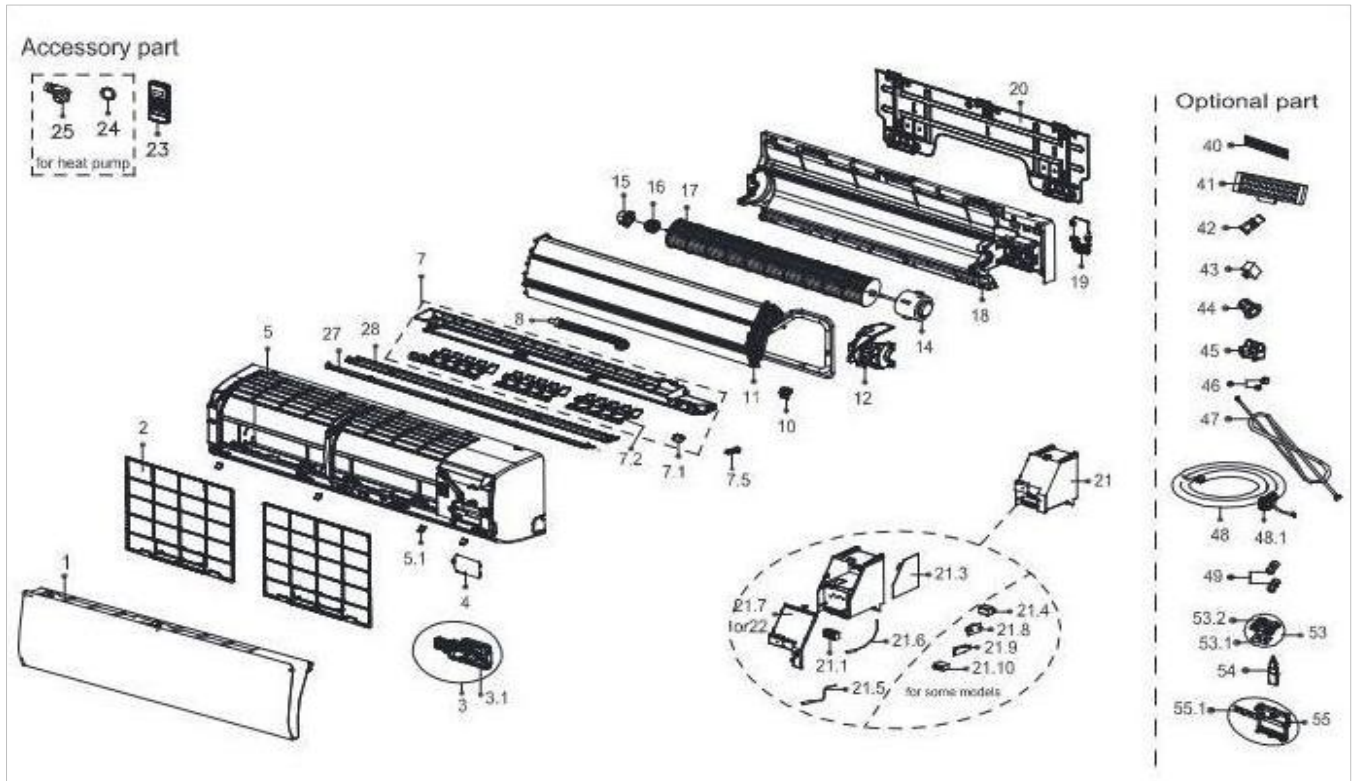

Exploded View

Model CAC36CD(I)-WI (395)

Service code: 395

ComfortStar®

EX_ID	Spare Parts Code	Part Name(EN)	Qty.	Price	Remarks
1	12122000A97534	Panel Assembly	1		
2	12122000025962	Filter	2		
3	17222000A70551	Display box subassembly	1		
3.1	17122000062279	Display board subassembly	1.0		
4	12122000006694	Cover Plate	1		
5	12122000001931	Panel Frame Assembly	1		
5.1	12122000006272	Screw Cap	4.0		
7	12122000028165	Air outlet assembly	1		
7.1	11002010001666	Stepper Motor	1.0		
7.2	12122000000148	Horizontal Louver	3.0		

7.5	12600801000081	Drain Plug	1.0		
8	12100501000021	Drain Hose	1		
10	12122000024323	Temp. Sensor Fixed Card	1		
11	15822000008462	Evaporator assembly	1		
12	12122000005475	Motor Cover	1		
14	11002015017613	Brushless DC Motor	1		
15	12122000000350	Bearing Sleeve	1		
16	12622000000131	Bearing Block Assembly	1		
17	12100102000084	Cross Flow Fan	1		
18	12122000003909	Chassis Assembly	1		
19	12122000035044	pipe clamp board	1		
20	12222000000029	Installation Plate	1		
21	17222000045510	Electronic control box subassembly (Mid-and low-end)	1		
21.1	17400401000576	Wire Joint	1.0		
21.3	17122000065865	Main control board subassembly	1.0		
21.5	11201007003424	Room Temperature Sensor	1.0		
21.6	11201007003447	Pipe Temperature Sensor	1.0		
21.7	12122000005040	Electric Control Box Cover	1.0		
23	17317000A66256	Remote controller	1		
24	12600701000039	Sealing Ring	1		
25	12100509000061	Water Outlet Pipe	1		
27	12122000006106	Louver	1		
28	12122000008092	Louver	1		
40	12100204000685	Cold Catalyst Air Filter	1		
45	12122000029201	Bracket of Remote Controller	1		
54	17310900A15503	WiFi Module Assembly	1		