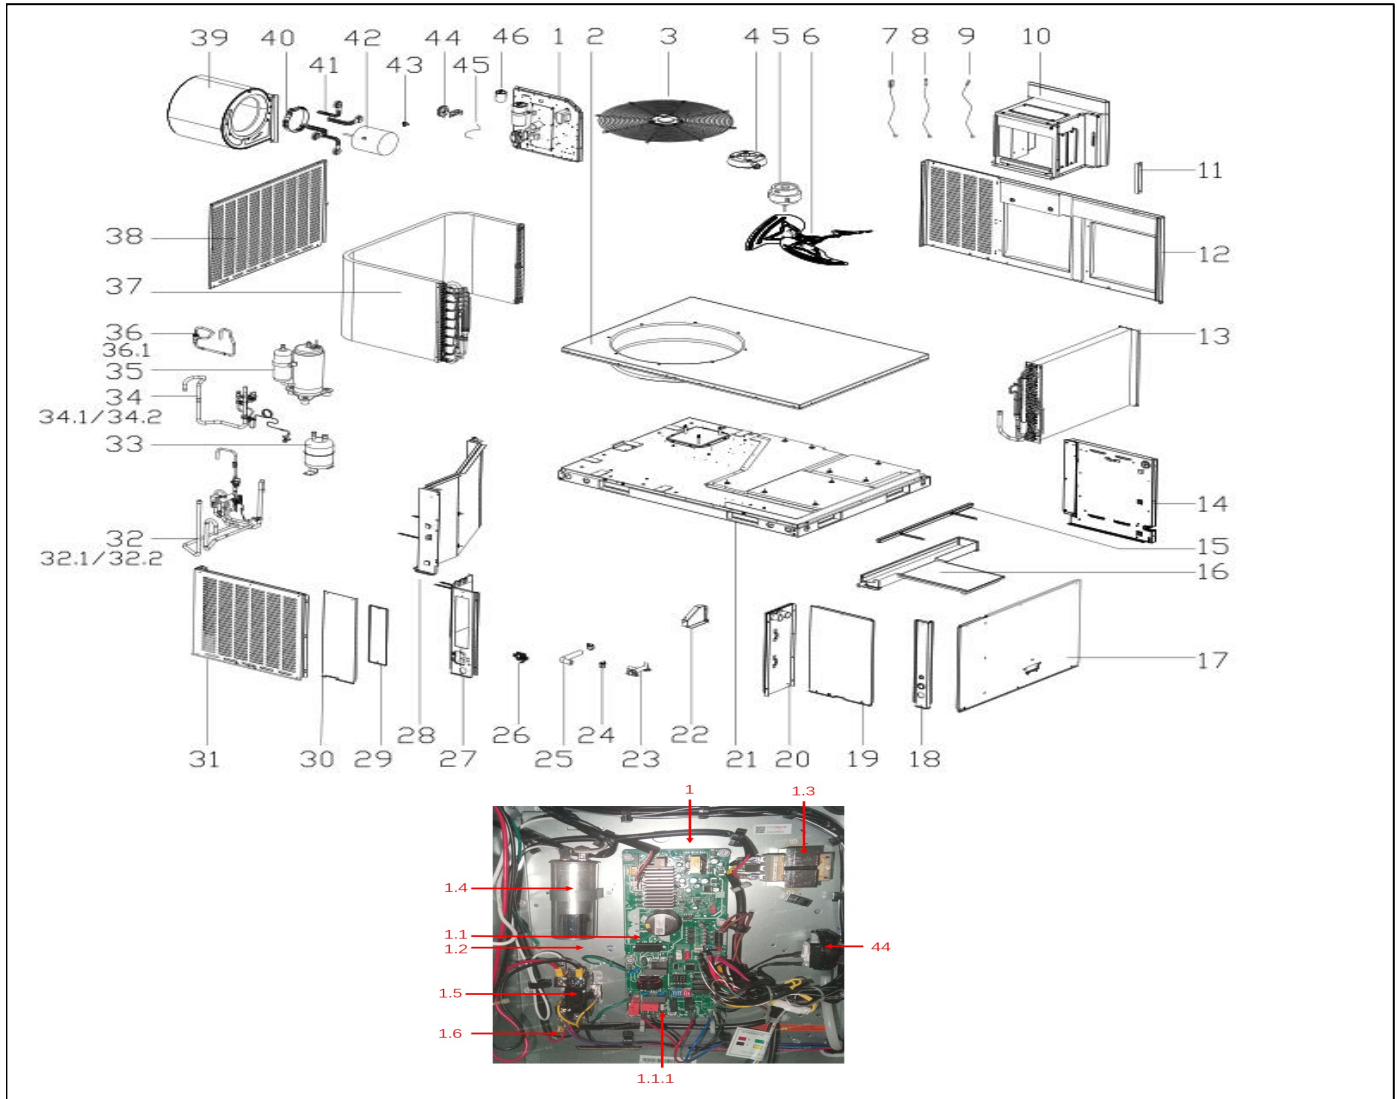

Exploded View

ComfortStar®

Model CPH7-24-15 (30L)
Service code: 30L

EX_ID	Spare Parts Code	Part Name(EN)	Qty.	Price	Remarks
1	17227700001508	E-part box assembly	1.0		
1.1	17127700001429	Main control board assembly	1.0		
1.2	12227700011535	Electrical appliance mounting plate assembly	1.0		

1.3	11203103000194	Linear Transformer	1.0		
1.4	17400103000148	Capacitor	1.0		
1.5	11203502000032	AC contactor	1.0		
1.6	11201708000008	Wiring Terminal	1.0		
2	12227700009066	Top cover assembly	1.0		
3	12923000000028	Top Cover Guard	1.0		
4	12123000000464	Motor installation board ass'y	1.0		
5	11002015022562	Brushless DC Motor	1.0		
6	12200104000014	Propeller fan	1.0		
7	17400513008234	Discharge temp sensor	1.0		
8	11201007000277	Pipe Temperature Sensor	1.0		T3
9	11201007009384	Room Temperature Sensor	1.0		T4
10	12227700011526	Air duct ass'y	1.0		
11	12227700009070	Fixing board	1.0		
12	12227700009080	Internal panel assembly	1.0		
13	15827700001230	Evaporator ass'y	1.0		
14	12227700011533	Evaporator connecting plate assembly	1.0		
15	12227700004084	Beam assembly	1.0		
16	12227700004072	Drainage pan assembly	1.0		
17	12227700010429	Internal panel assembly	1.0		
18	12227700009074	Column assembly	1.0		
19	12227700A09342	Electric control box cover assembly	1.0		
20	12227700011525	Middle separating plate assembly	1.0		
21	12227700A07767	Chassis part	1.0		
22	12227700011534	Preventer plate	1.0		
23	12127700000019	Drainage pipe	1.0		
24	12200201000001	Throat bander	2.0		
25	12627700000036	Connecting pipe ass'y	1.0		
26	12100303000036	Temp. sensor clamp	1.0		
27	12227700009071	Column assembly	1.0		
28	12227700009083	Middle separating plate assembly	1.0		
29	12227700004066	Cover	1.0		
30	12227700A07773	Cover	1.0		
31	12227700009087	Preventer plate	1.0		