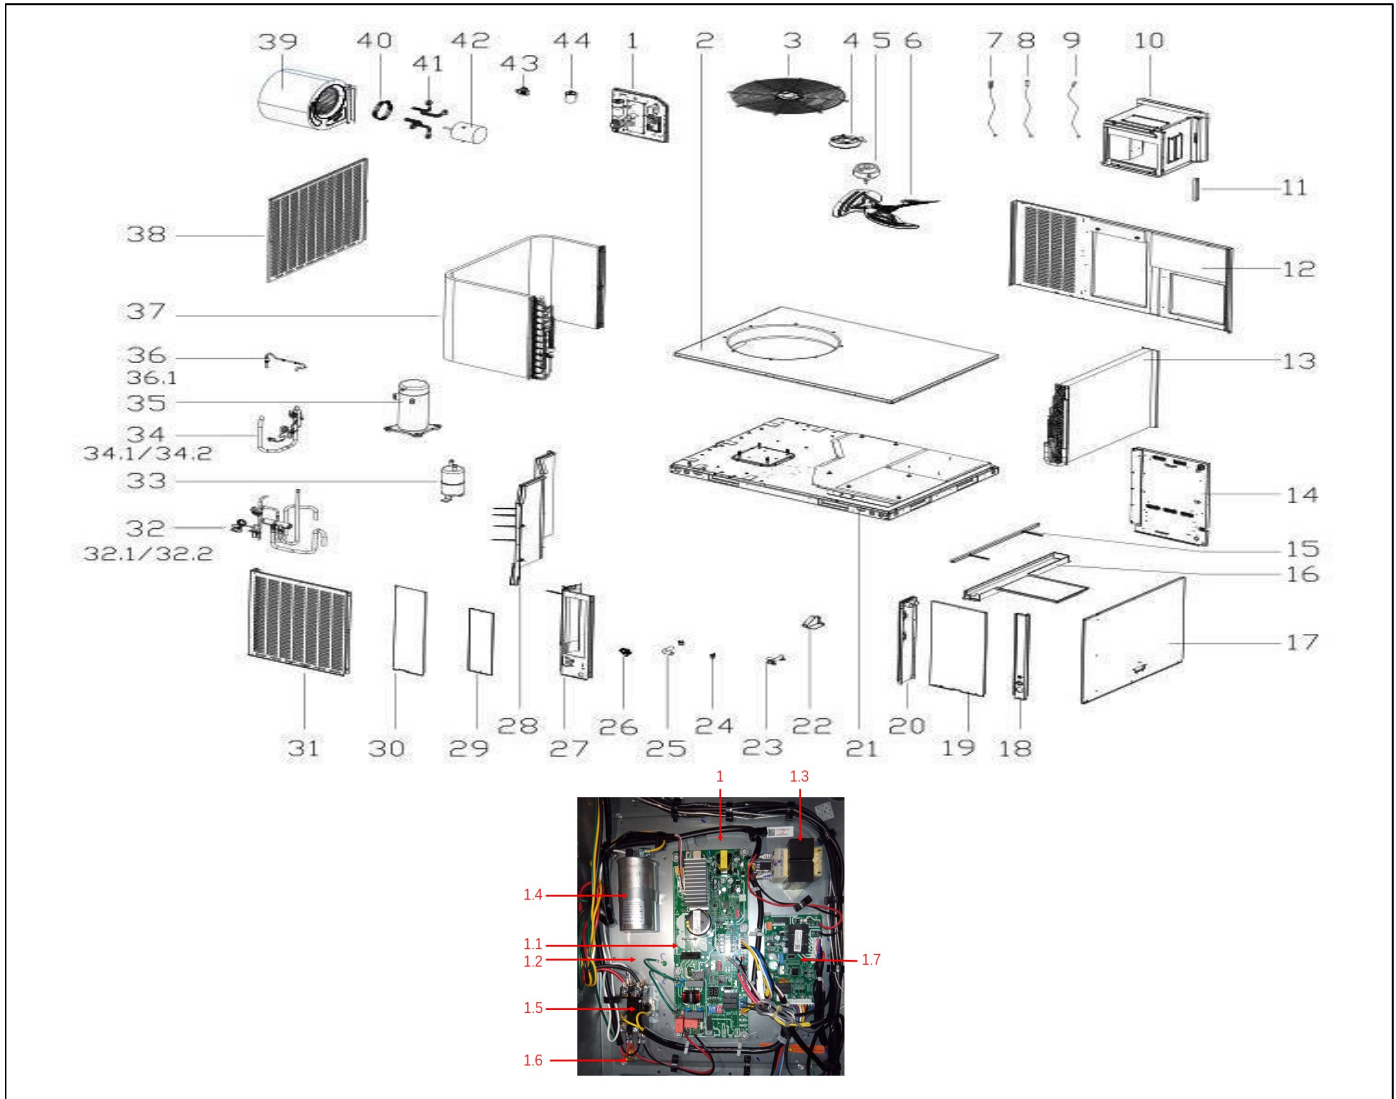

Exploded View

ComfortStar®

Model CPH7-42-15 (30P)
Service code: 30P

EX_ID	Spare Parts Code	Part Name(EN)	Qty.	Price	Remarks
1	17227700001507	E-part box assembly	1.0		
1.1	17127700001427	Main control board assembly	1.0		
1.2	12227700011535	Electrical appliance mounting plate assembly	1.0		

1.3	11203103000194	Linear Transformer	1.0		
1.4	17400103000150	Capacitor	1.0		
1.5	11203502000032	AC contactor	1.0		
1.6	11201708000008	Wiring Terminal	1.0		
1.7	17123000012125	Control Board	1.0		
2	12227700008942	Top cover assembly	1.0		
3	12927700000085	Top Cover Guard	1.0		
4	12123000000464	Motor installation board ass'y	1.0		
5	11002015022562	Brushless DC Motor	1.0		
6	12200104000038	Propeller fan	1.0		
7	17400513008234	Discharge temp sensor	1.0		
8	11201007000277	Pipe Temperature Sensor	1.0		T3
9	11201007009384	Room Temperature Sensor	1.0		T4
10	12227700011530	Air duct ass'y	1.0		
11	12227700009070	Fixing board	1.0		
12	12227700009068	Internal panel assembly	1.0		
13	15827700001233	Evaporator ass'y	1.0		
14	12227700011532	Evaporator connecting plate assembly	1.0		
15	12227700003996	Beam assembly	1.0		
16	12227700003979	Drainage pan assembly	1.0		
17	12227700010424	Internal panel assembly	1.0		
18	12227700009072	Column assembly	1.0		
19	12227700A09341	Electric control box cover assembly	1.0		
20	12227700011529	Middle separating plate assembly	1.0		
21	12227700A09340	Chassis part	1.0		
22	12227700011531	Preventer plate	1.0		
23	12127700000019	Drainage pipe	1.0		
24	12200201000001	Throat bander	2.0		
25	12627700000016	Connecting pipe ass'y	1.0		
26	12100303000036	Temp. sensor clamp	1.0		
27	12227700009076	Column assembly	1.0		
28	12227700009084	Middle separating plate assembly	1.0		
29	12227700003973	Cover	1.0		
30	12227700A07764	Cover	1.0		