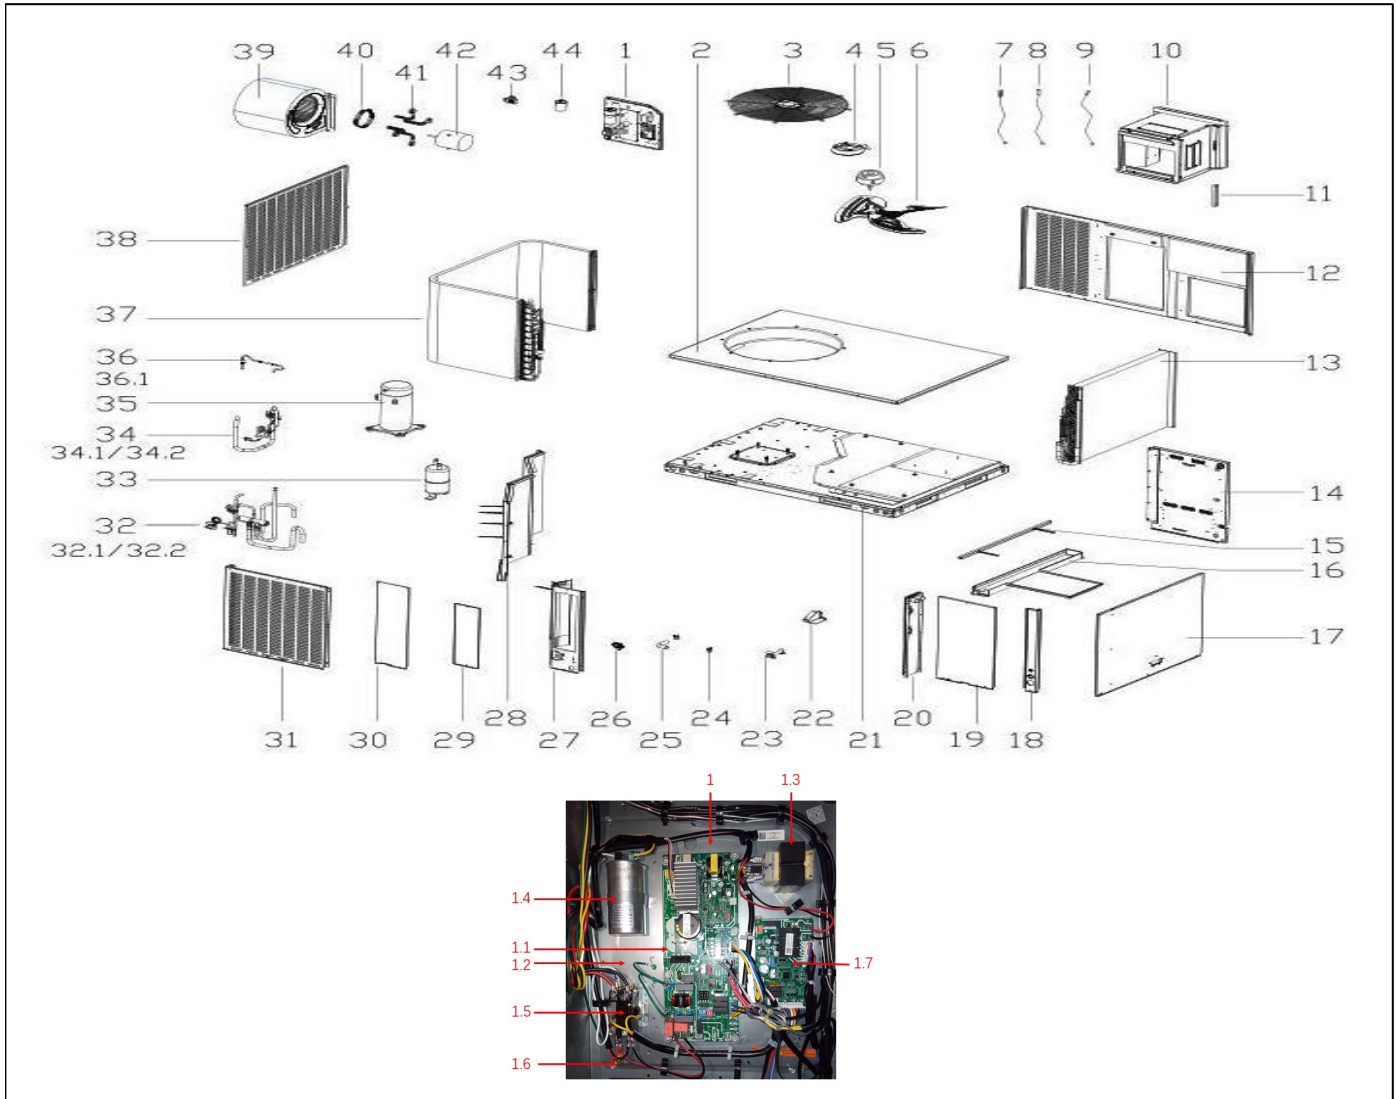

Exploded View

ComfortStar®

Model CPH7-48-15 (30Q)
Service code: 30Q

EX_ID	Spare Parts Code	Part Name(EN)	Qty.	Price	Remarks
1	17227700001509	E-part box assembly	1.0		
1.1	17127700001427	Main control board assembly	1.0		
1.2	12227700011535	Electrical appliance mounting plate assembly	1.0		

1.3	11203103000194	Linear Transformer	1.0		
1.4	17400103000133	Capacitor	1.0		
1.5	11203502000032	AC contactor	1.0		
1.6	11201708000008	Wiring Terminal	1.0		
1.7	17123000012125	Control Board	1.0		
2	12227700008942	Top cover assembly	1.0		
3	12927700000085	Top Cover Guard	1.0		
4	12123000000464	Motor installation board ass'y	1.0		
5	11002015022562	Brushless DC Motor	1.0		
6	12200104000038	Propeller fan	1.0		
7	17400513008234	Discharge temp sensor	1.0		
8	11201007000277	Pipe Temperature Sensor	1.0		T3
9	11201007009384	Room Temperature Sensor	1.0		T4
10	12227700011530	Air duct ass'y	1.0		
11	12227700009070	Fixing board	1.0		
12	12227700009068	Internal panel assembly	1.0		
13	15827700001233	Evaporator ass'y	1.0		
14	12227700011532	Evaporator connecting plate assembly	1.0		
15	12227700003996	Beam assembly	1.0		
16	12227700003979	Drainage pan assembly	1.0		
17	12227700010424	Internal panel assembly	1.0		
18	12227700009072	Column assembly	1.0		
19	12227700A09341	Electric control box cover assembly	1.0		
20	12227700011529	Middle separating plate assembly	1.0		
21	12227700A09340	Chassis part	1.0		
22	12227700011531	Preventer plate	1.0		
23	12127700000019	Drainage pipe	1.0		
24	12200201000001	Throat bander	2.0		
25	12627700000016	Connecting pipe ass'y	1.0		
26	12100303000036	Temp. sensor clamp	1.0		
27	12227700009076	Column assembly	1.0		
28	12227700009084	Middle separating plate assembly	1.0		
29	12227700003973	Cover	1.0		
30	12227700A07764	Cover	1.0		