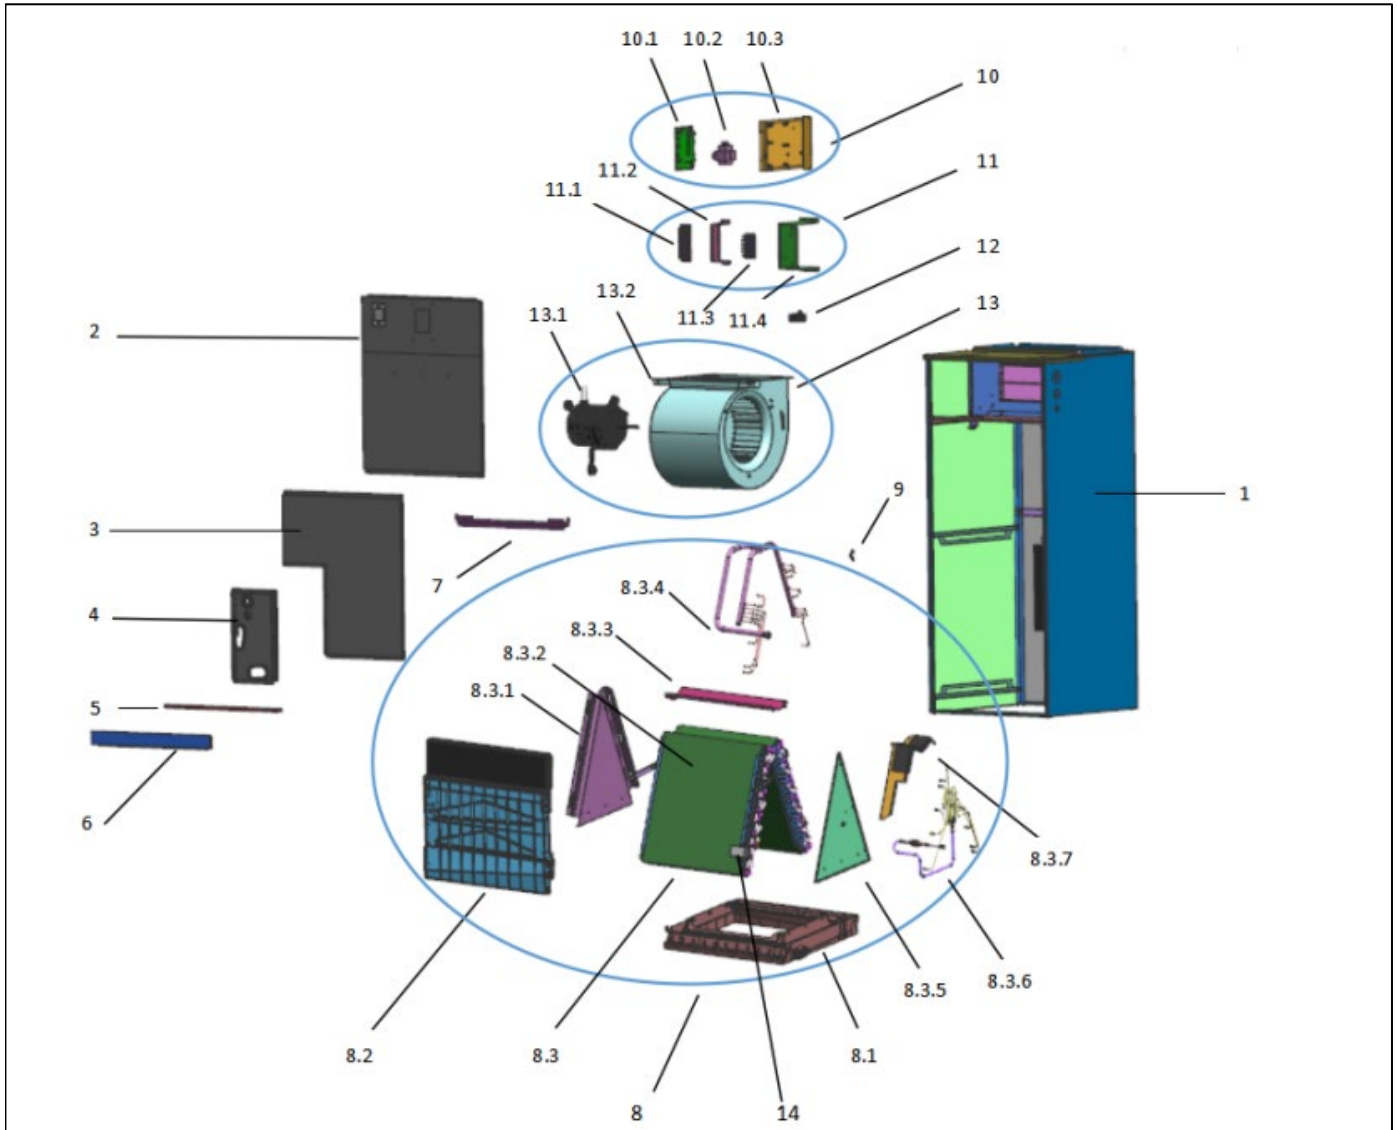

Exploded View

Model LUC17-48-15 (40E)
Service code: 40E

ComfortStar®

EX_ID	Spare Parts Code	Part Name(EN)	Qty.	Price	Remarks
1	601235000024	Chassis assembly	1		
2	601235000025	Upper Front Panel Adhesive Assembly	1		

3	601235000026	Lower Front Panel Adhesive Assembly	1		
4	601235000035	Piping Cover Plate Adhesive Assembly	1		
5	601235000032	Filter Mesh Import Plate	1		
6	601235000023	Filter Net Cover Plate	1		
7	601235000056	Middel Connecting Plate	1		
8	601535000109	Evaporator and Water Pan Assembly	1		
8.1	601135000004	Main Water Pan Assembly	1		
8.2	601135000005	Vice Water Pan Assembly	1		
8.3	601535000110	Evaporator component	1		
8.3.1	601235000028	Rear Evaporator Sealing Plate Assembly	1		
8.3.2	601535000111	Evaporator Assembly	1		
8.3.3		Evaporator Connection Plate Assembly	1		
8.3.4	601630000420	Flute-shaped Tube Assembly	1		
8.3.5	601235000029	Frant Evaporator Sealing Plate Assembly	1		
8.3.6	601636000117	Distributor Assembly	1		
8.3.7	601235000030	Evaporator Drainage Plate Assembly	1		
9	601235000007	Support Plate	1		
10	603335000006	Electrical Control Box Assembly	1		
10.1	601336000053	Main control board	1		
10.2	602311300008	Linear Transformer	1		
10.3	601235000022	Electrical Control Board Mounting Plate	1		
11	601235000076	Terminal Block Mounting Plate Assembly	1		
11.1	602404700069	24V Terminal Block	1		
11.2	601235000006	Terminal Block Mounting Plate	1		
11.3	602404700054	Terminal Block for Power Cables	1		
11.4	601235000005	Terminal Block Mounting Plate	1		
12	/	Slotted Capacitor (for AC motor)	1		
13	601235000033	Fan Motor and Wheel Assembly	1		
13.1	602401B00003	ECM fan motor	1		
13.2	601235000034	Impeller Scroll Assembly	1		
14	602301800002	Refrigerant leakage detector	1		
	602301500083	Temperature sensor(T2)	1		