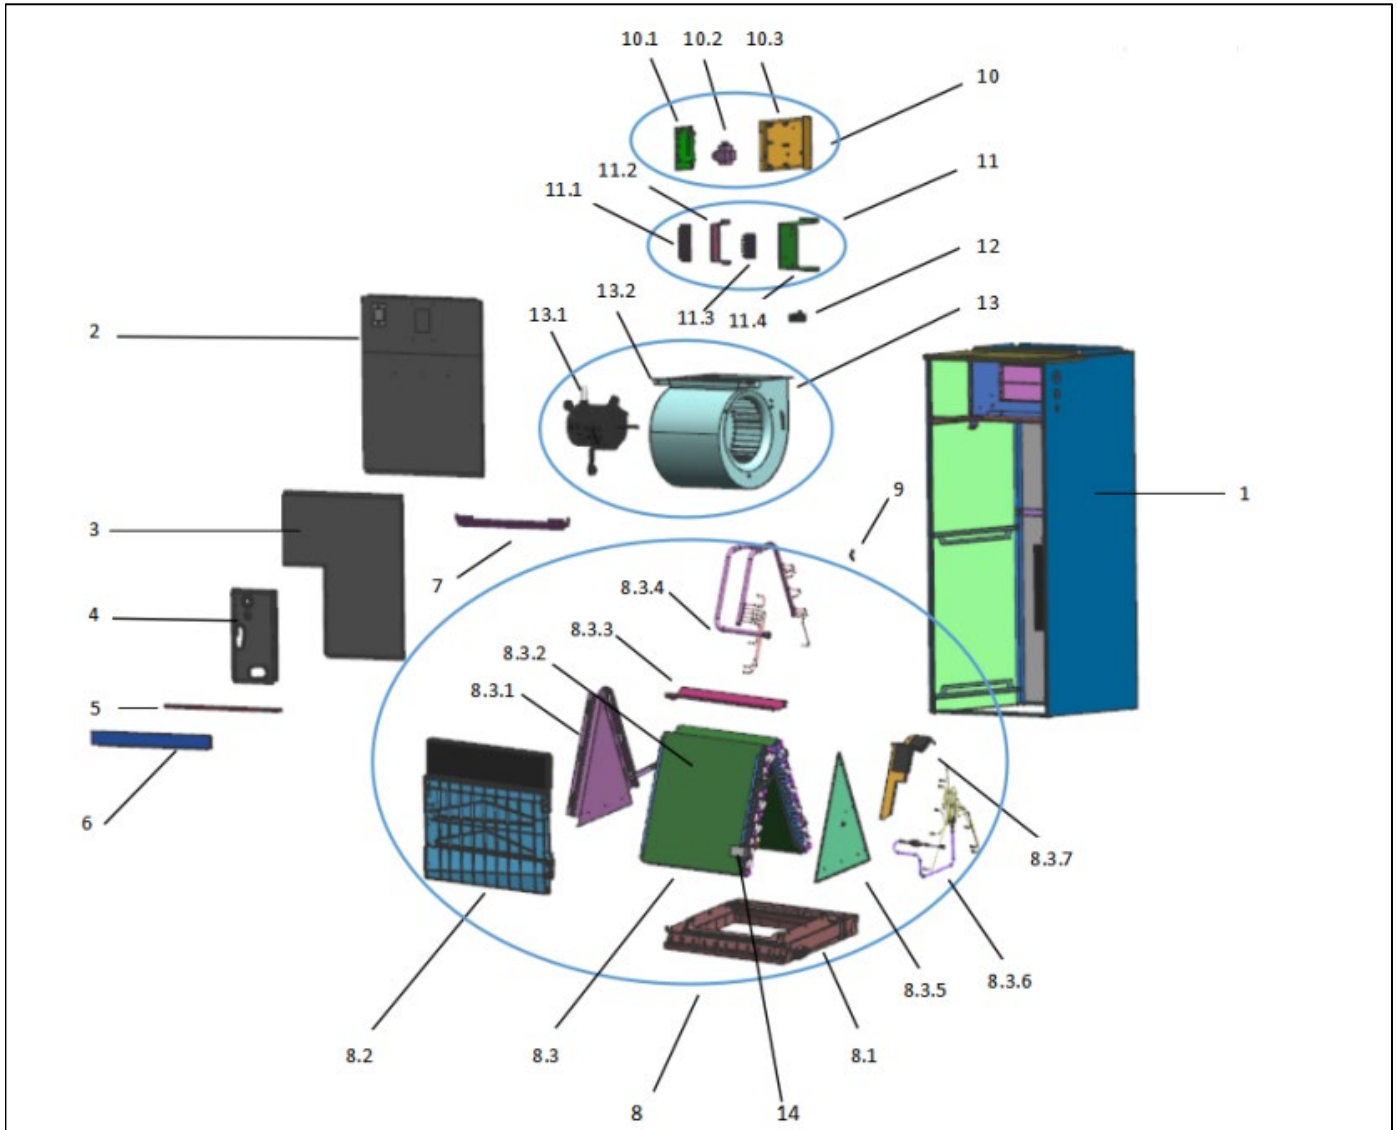

Exploded View

Model LUC17-60-15 (40F)

ComfortStar®

Service code: 40F

EX_ID	Spare Parts Code	Part Name(EN)	Qty.	Price	Remarks
1	601235000024	Chassis assembly	1		
2	601235000025	Upper Front Panel Adhesive Assembly	1		

3	601235000026	Lower Front Panel Adhesive Assembly	1		
4	601235000035	Piping Cover Plate Adhesive Assembly	1		
5	601235000032	Filter Mesh Import Plate	1		
6	601235000023	Filter Net Cover Plate	1		
7	601235000056	Middel Connecting Plate	1		
8	601535000109	Evaporator and Water Pan Assembly	1		
8.1	601135000004	Main Water Pan Assembly	1		
8.2	601135000005	Vice Water Pan Assembly	1		
8.3	601535000110	Evaporator component	1		
8.3.1	601235000028	Rear Evaporator Sealing Plate Assembly	1		
8.3.2	601535000111	Evaporator Assembly	1		
8.3.3		Evaporator Connection Plate Assembly	1		
8.3.4	601630000420	Flute-shaped Tube Assembly	1		
8.3.5	601235000029	Frant Evaporator Sealing Plate Assembly	1		
8.3.6	601636000117	Distributor Assembly	1		
8.3.7	601235000030	Evaporator Drainage Plate Assembly	1		
9	601235000007	Support Plate	1		
10	603335000006	Electrical Control Box Assembly	1		
10.1	601336000053	Main control board	1		
10.2	602311300008	Linear Transformer	1		
10.3	601235000022	Electrical Control Board Mounting Plate	1		
11	601235000076	Terminal Block Mounting Plate Assembly	1		
11.1	602404700069	24V Terminal Block	1		
11.2	601235000006	Terminal Block Mounting Plate	1		
11.3	602404700054	Terminal Block for Power Cables	1		
11.4	601235000005	Terminal Block Mounting Plate	1		
12	/	Slotted Capacitor (for AC motor)	1		
13	601235000033	Fan Motor and Wheel Assembly	1		
13.1	602401B00003	ECM fan motor	1		
13.2	601235000034	Impeller Scroll Assembly	1		
14	602301800002	Refrigerant leakage detector	1		
	602301500083	Temperature sensor(T2)	1		