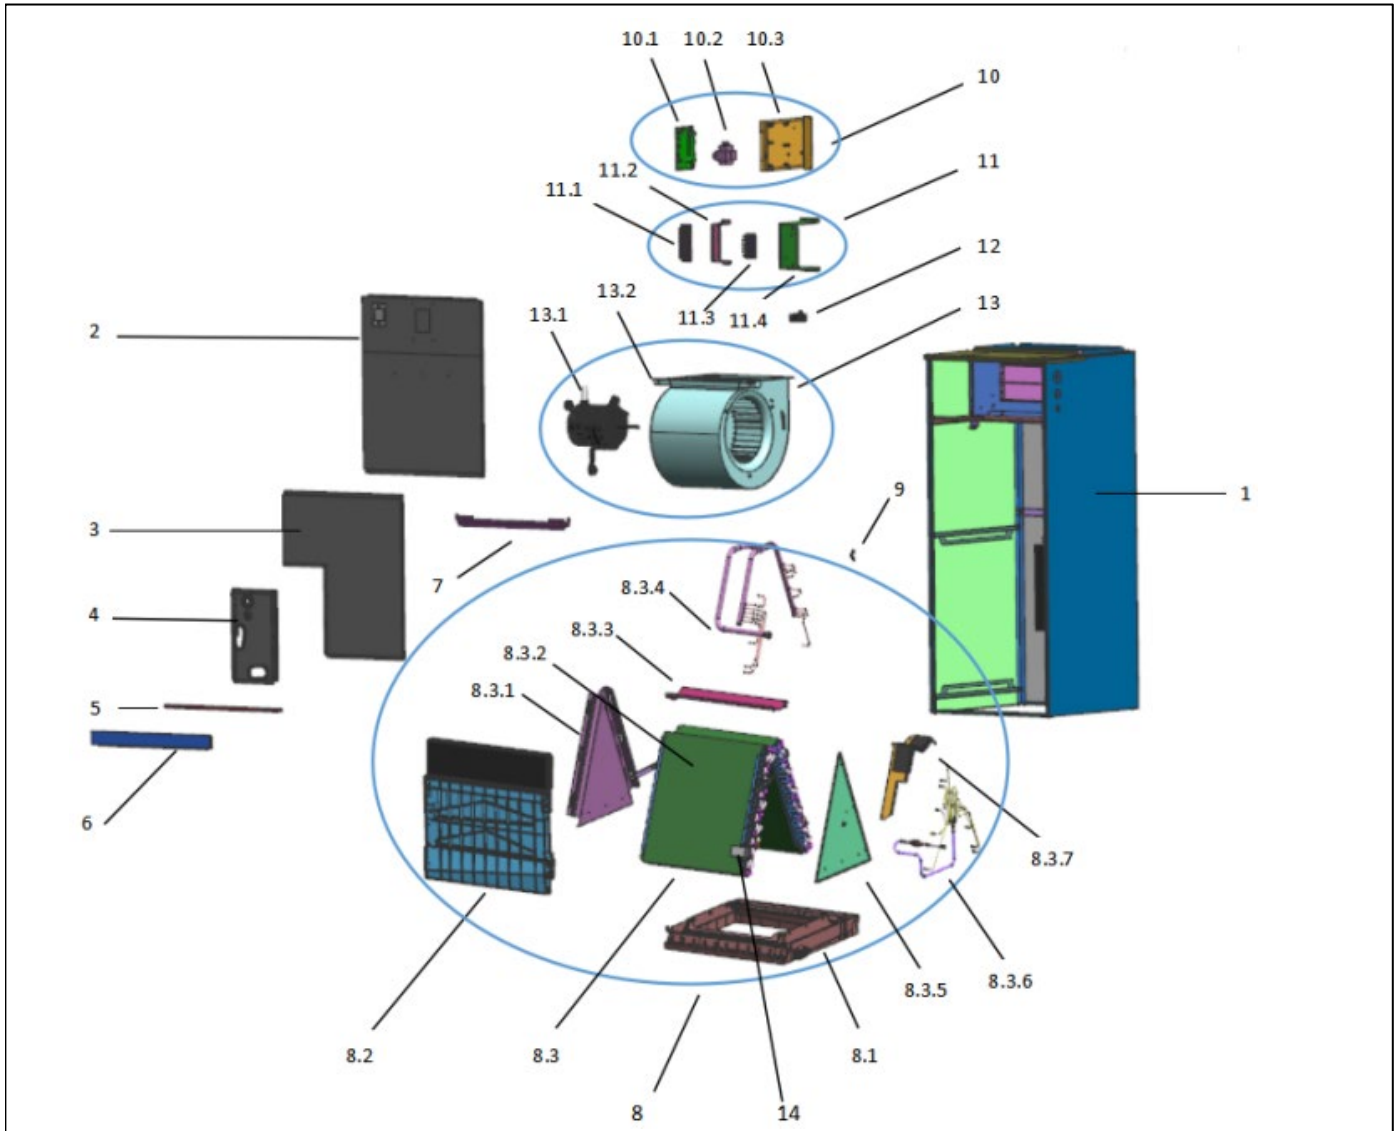

Exploded View

Model LUC17-24-15 (40B)(443)

ComfortStar®

Service code: 40B/443

EX_ID	Spare Parts Code	Part Name(EN)	Qty.	Price	Remarks
1	601235000269	Chassis assembly	1		
2	601235000045	Upper Front Panel Adhesive Assembly	1		

3	601235000046	Lower Front Panel Adhesive Assembly	1		
4	601235000035	Piping Cover Plate Adhesive Assembly	1		
5	601235000047	Filter Mesh Import Plate	1		
6	601235000043	Filter Net Cover Plate	1		
7	601235000057	Middel Connecting Plate	1		
8	601535000103	Evaporator and Water Pan Assembly	1		
8.1	601135000007	Main Water Pan Assembly	1		
8.2	601135000008	Vice Water Pan Assembly	1		
8.3	601535000104	Evaporator component	1		
8.3.1	601235000039	Rear Evaporator Sealing Plate Assembly	1		
8.3.2	601535000105	Evaporator Assembly	1		
8.3.3	601235000053	Evaporator Connection Plate Assembly	1		
8.3.4	601630000418	Flute-shaped Tube Assembly	1		
8.3.5	601235000041	Frant Evaporator Sealing Plate Assembly	1		
8.3.6	601636000115	Distributor Assembly	1		
8.3.7	601235000040	Evaporator Drainage Plate Assembly	1		
9	601235000007	Support Plate	1		
10	603335000020	Electrical Control Box Assembly	1		
10.1	601336000053	Main control board	1		
10.2	602311300008	Linear Transformer	1		
10.3	601235000022	Electrical Control Board Mounting Plate	1		
11	601235000275	Terminal Block Mounting Plate Assembly	1		
11.1	602404700069	24V Terminal Block	1		
11.2	601235000006	Terminal Block Mounting Plate	1		
11.3	602404700054	Terminal Block for Power Cables	1		
11.4	601235000005	Terminal Block Mounting Plate	1		
12	/	Slotted Capacitor (for AC motor)	1		
13	601235000048	Fan Motor and Wheel Assembly	1		
13.1	602401B00005	ECM fan motor	1		
13.2	601235000049	Impeller Scroll Assembly	1		
14	602301800002	Refrigerant leakage detector	1		
	602301500083	Temperature sensor(T2)	1		