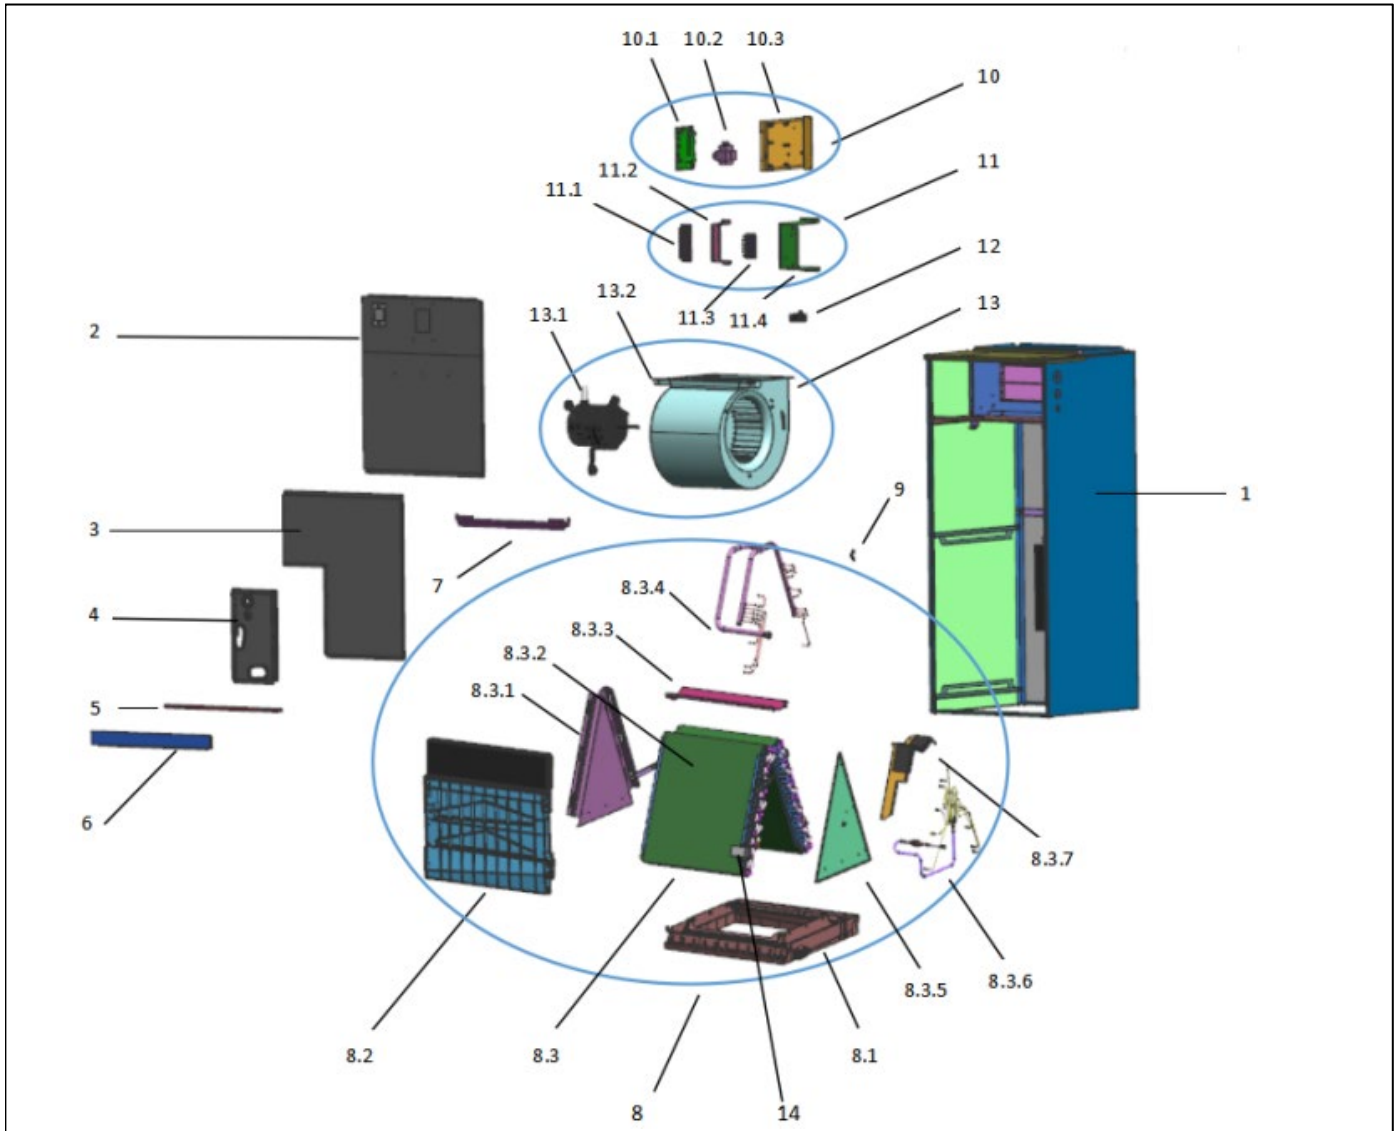

Exploded View

Model LUC17-30-15 (40C)444(444)

Service code: 40C/444

ComfortStar®

EX_ID	Spare Parts Code	Part Name(EN)	Qty.	Price	Remarks
1	601235000271	Chassis assembly	1		
2	601235000014	Upper Front Panel Adhesive Assembly	1		

3	601235000015	Lower Front Panel Adhesive Assembly	1		
4	601235000035	Piping Cover Plate Adhesive Assembly	1		
5	601235000011	Filter Mesh Import Plate	1		
6	601235000013	Filter Net Cover Plate	1		
7	601235000055	Middel Connecting Plate	1		
8	601535000106	Evaporator and Water Pan Assembly	1		
8.1	601135000003	Main Water Pan Assembly	1		
8.2	601135000002	Vice Water Pan Assembly	1		
8.3	601535000107	Evaporator component	1		
8.3.1	601235000019	Rear Evaporator Sealing Plate Assembly	1		
8.3.2	601535000108	Evaporator Assembly	1		
8.3.3	601235000052	Evaporator Connection Plate Assembly	1		
8.3.4	601630000419	Flute-shaped Tube Assembly	1		
8.3.5	601235000021	Frant Evaporator Sealing Plate Assembly	1		
8.3.6	601636000116	Distributor Assembly	1		
8.3.7	601235000020	Evaporator Drainage Plate Assembly	1		
9	601235000007	Support Plate	1		
10	603335000020	Electrical Control Box Assembly	1		
10.1	601336000053	Main control board	1		
10.2	602311300008	Linear Transformer	1		
10.3	601235000022	Electrical Control Board Mounting Plate	1		
11	601235000275	Terminal Block Mounting Plate Assembly	1		
11.1	602404700069	24V Terminal Block	1		
11.2	601235000006	Terminal Block Mounting Plate	1		
11.3	602404700054	Terminal Block for Power Cables	1		
11.4	601235000005	Terminal Block Mounting Plate	1		
12	/	Slotted Capacitor (for AC motor)	1		
13	601235000010	Fan Motor and Wheel Assembly	1		
13.1	602401B00002	ECM fan motor	1		
13.2	601235000001	Impeller Scroll Assembly	1		
14	602301800002	Refrigerant leakage detector	1		
	602301500083	Temperature sensor(T2)	1		