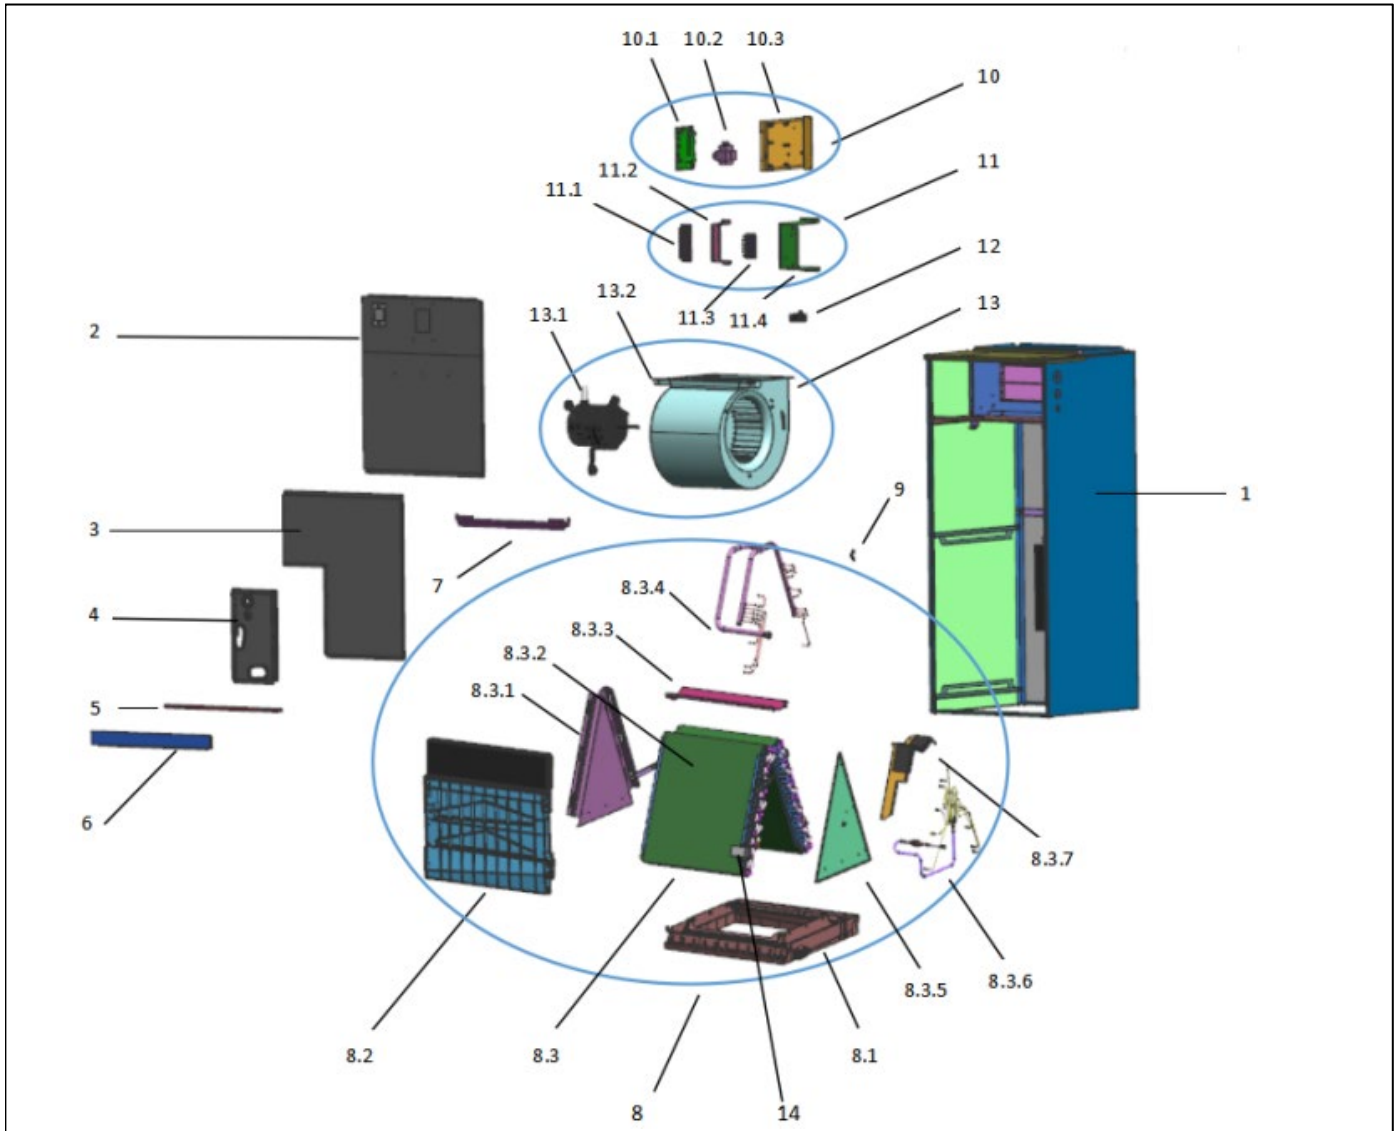

Exploded View

Model LUC17-36-15 (40D)(445)

Service code: 40D/445

ComfortStar®

EX_ID	Spare Parts Code	Part Name(EN)	Qty.	Price	Remarks
1	601235000271	Chassis assembly	1		
2	601235000014	Upper Front Panel Adhesive Assembly	1		

3	601235000015	Lower Front Panel Adhesive Assembly	1		
4	601235000035	Piping Cover Plate Adhesive Assembly	1		
5	601235000011	Filter Mesh Import Plate	1		
6	601235000013	Filter Net Cover Plate	1		
7	601235000055	Middel Connecting Plate	1		
8	601535000106	Evaporator and Water Pan Assembly	1		
8.1	601135000003	Main Water Pan Assembly	1		
8.2	601135000002	Vice Water Pan Assembly	1		
8.3	601535000107	Evaporator component	1		
8.3.1	601235000019	Rear Evaporator Sealing Plate Assembly	1		
8.3.2	601535000108	Evaporator Assembly	1		
8.3.3	601235000052	Evaporator Connection Plate Assembly	1		
8.3.4	601630000419	Flute-shaped Tube Assembly	1		
8.3.5	601235000021	Frant Evaporator Sealing Plate Assembly	1		
8.3.6	601636000116	Distributor Assembly	1		
8.3.7	601235000020	Evaporator Drainage Plate Assembly	1		
9	601235000007	Support Plate	1		
10	603335000020	Electrical Control Box Assembly	1		
10.1	601336000053	Main control board	1		
10.2	602311300008	Linear Transformer	1		
10.3	601235000022	Electrical Control Board Mounting Plate	1		
11	601235000275	Terminal Block Mounting Plate Assembly	1		
11.1	602404700069	24V Terminal Block	1		
11.2	601235000006	Terminal Block Mounting Plate	1		
11.3	602404700054	Terminal Block for Power Cables	1		
11.4	601235000005	Terminal Block Mounting Plate	1		
12	/	Slotted Capacitor (for AC motor)	1		
13	601235000010	Fan Motor and Wheel Assembly	1		
13.1	602401B00002	ECM fan motor	1		
13.2	601235000001	Impeller Scroll Assembly	1		
14	602301800002	Refrigerant leakage detector	1		
	602301500083	Temperature sensor(T2)	1		