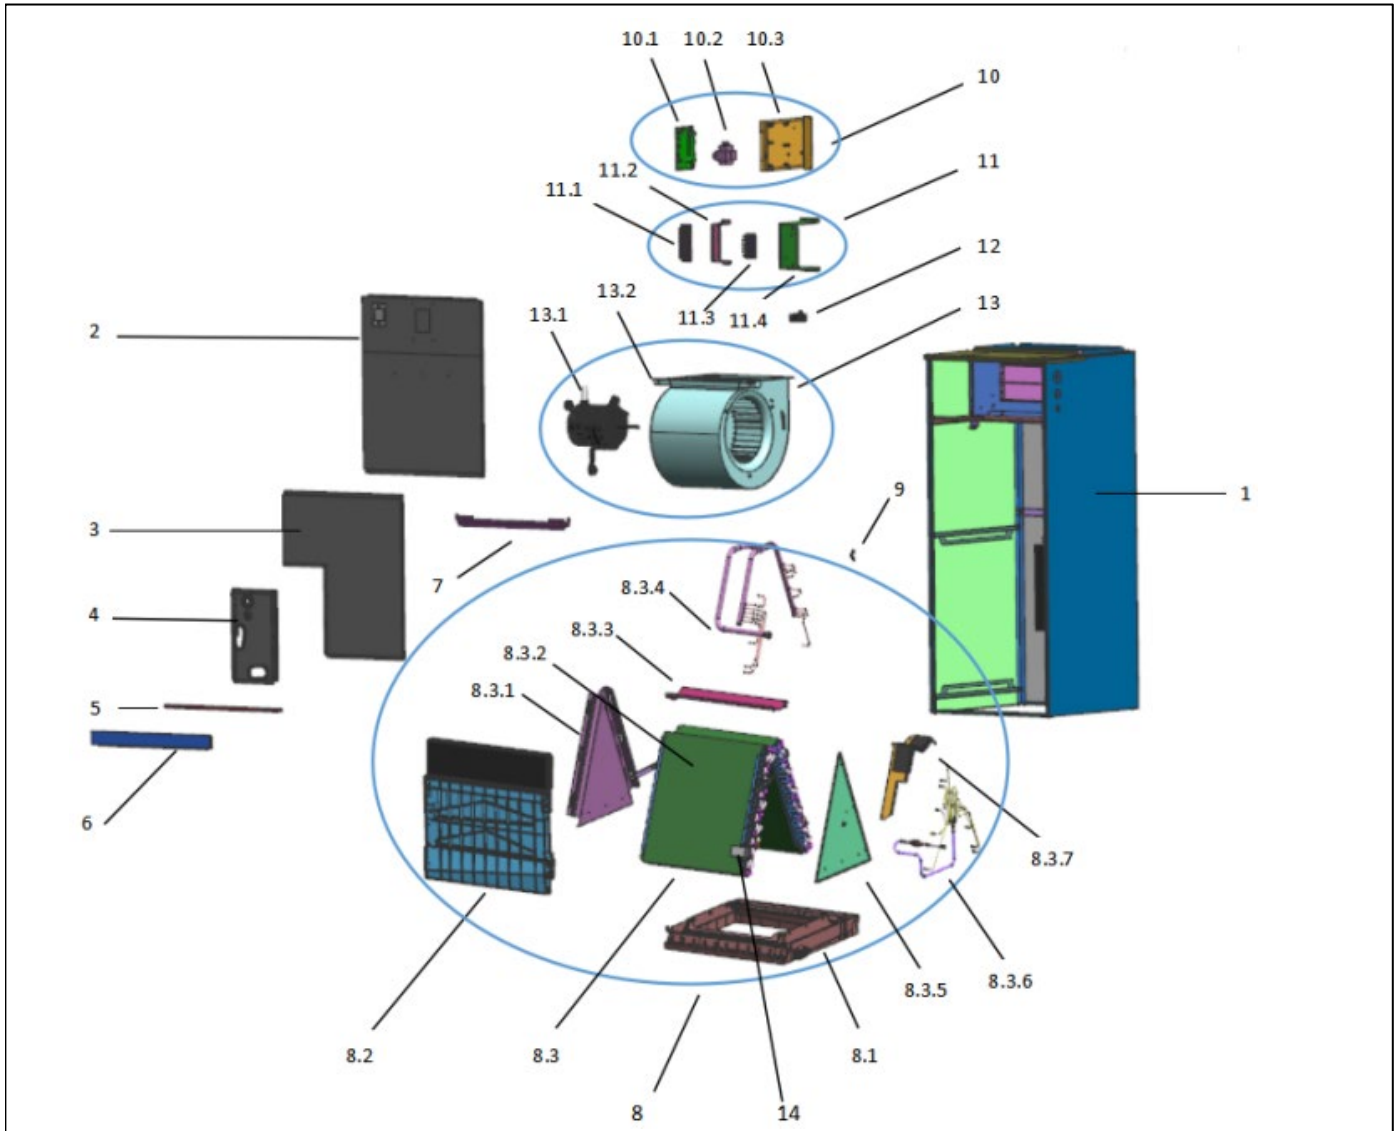

Exploded View

Model LUC17-48-15 (40E)(447)

ComfortStar®

Service code: 40E/447

EX_ID	Spare Parts Code	Part Name(EN)	Qty.	Price	Remarks
1	601235000273	Chassis assembly	1		
2	601235000025	Upper Front Panel Adhesive Assembly	1		

3	601235000026	Lower Front Panel Adhesive Assembly	1		
4	601235000035	Piping Cover Plate Adhesive Assembly	1		
5	601235000032	Filter Mesh Import Plate	1		
6	601235000023	Filter Net Cover Plate	1		
7	601235000056	Middel Connecting Plate	1		
8	601535000109	Evaporator and Water Pan Assembly	1		
8.1	601135000004	Main Water Pan Assembly	1		
8.2	601135000005	Vice Water Pan Assembly	1		
8.3	601535000110	Evaporator component	1		
8.3.1	601235000028	Rear Evaporator Sealing Plate Assembly	1		
8.3.2	601535000111	Evaporator Assembly	1		
8.3.3	601235000065	Evaporator Connection Plate Assembly	1		
8.3.4	601630000420	Flute-shaped Tube Assembly	1		
8.3.5	601235000029	Frant Evaporator Sealing Plate Assembly	1		
8.3.6	601636000117	Distributor Assembly	1		
8.3.7	601235000030	Evaporator Drainage Plate Assembly	1		
9	601235000007	Support Plate	1		
10	603335000020	Electrical Control Box Assembly	1		
10.1	601336000053	Main control board	1		
10.2	602311300008	Linear Transformer	1		
10.3	601235000022	Electrical Control Board Mounting Plate	1		
11	601235000275	Terminal Block Mounting Plate Assembly	1		
11.1	602404700069	24V Terminal Block	1		
11.2	601235000006	Terminal Block Mounting Plate	1		
11.3	602404700054	Terminal Block for Power Cables	1		
11.4	601235000005	Terminal Block Mounting Plate	1		
12	/	Slotted Capacitor (for AC motor)	1		
13	601235000033	Fan Motor and Wheel Assembly	1		
13.1	602401B00003	ECM fan motor	1		
13.2	601235000034	Impeller Scroll Assembly	1		
14	602301800002	Refrigerant leakage detector	1		
	602301500083	Temperature sensor(T2)	1		