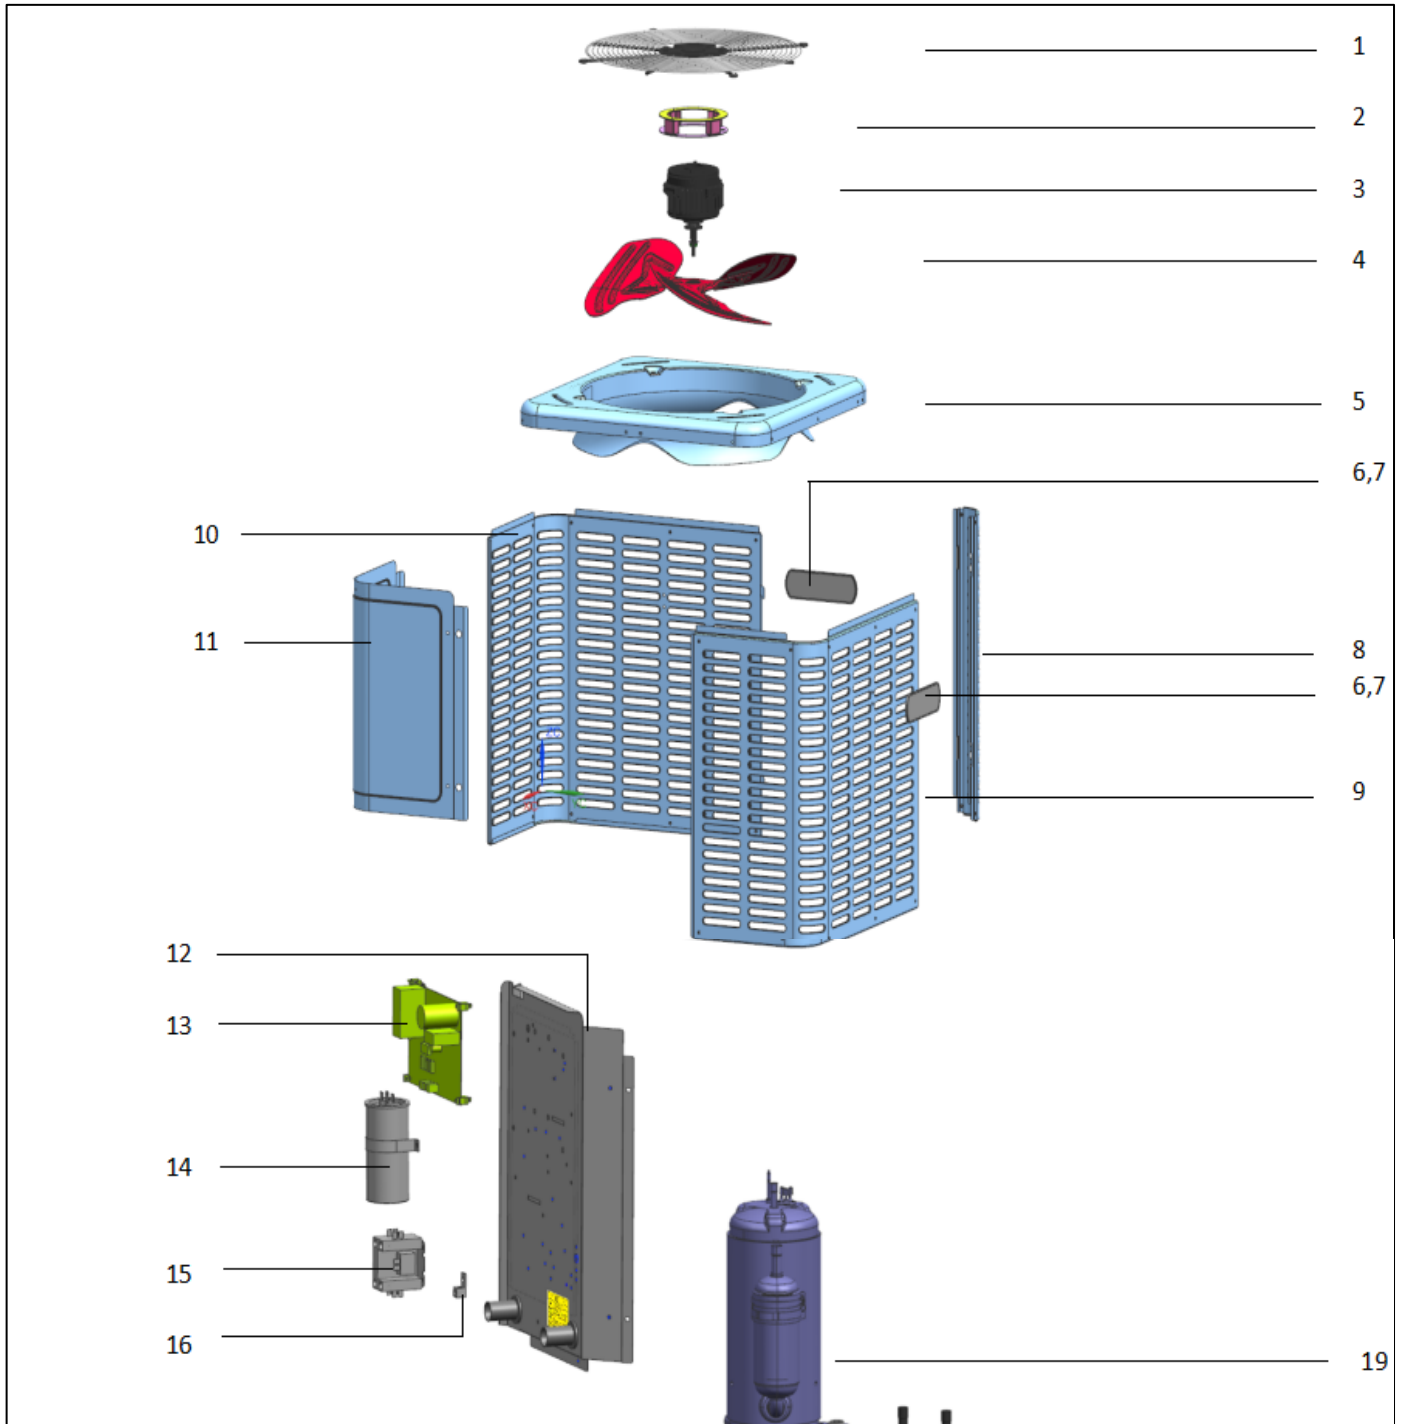

# Exploded View

**Model**           BAH10-48-15 (44L)

**Service code:**   44L

# ComfortStar®

EX_ID	Spare Parts Code	Part Name(EN)	Qty.	Price	Remarks
1	602938000003	Air Outlet Grille (Wire Mesh)	1		
2	601247000091	Motor Mounting Bracket	1		
3	602401700044	Brushless DC Motor	1		

4	602907200001	Axial Fan Blade(Metallic)	1		
5	601238000102	Top Cover Insulating Panel Assembly	1		
6	601258000119	Logo Fixing Plate	2		
7	602002100029	Logo	2		
8	601238000087	Stand column	1		
9	601238000103	Right Side Panel	1		
10	601238000104	Left Side Panel	1		
11	601238000089	Upper Side Panel	1		
12	601238000110	Control Board Mounting Plate Assembly	1		
13	601338000008	Outdoor Control Board	1		
14	602403300014	Compressor capacitor	1		
15	602315100006	Contacto	1		
16	602404700062	Terminal Block	1		
17	601238000082	Lower Side Panel	1		
18	601238000107	Outdoor Unit Chassis Assembly	1		
19	601403100025	Compressor	1		
20	601605000019	Gas-liquid separator	1		
21	601530000261	Condensor Assembly	1		
22	601637001272	Reversing Valve Components	1		
22.1	601602100003	Stop valve(Gas side)	1		
22.2	602405F00013	High Pressure switch	1		
22.3	601602200004	Reversing Valve	1		
22.4	602410100004	Reversing Valve Coil	1		
23	601642000189	Check Valve Assembly	1		
23.1	601602000005	Check Valve	1		
23.2	601602100001	Stop valve(liquid side)	1		
24	601637001275	Compressor Exhaust Pipe Assembly	1		
24.1	601603900001	Thermal Fuse Plug	1		
25	602301500089	Temperature Sensor(T3 T4 TP)	1		