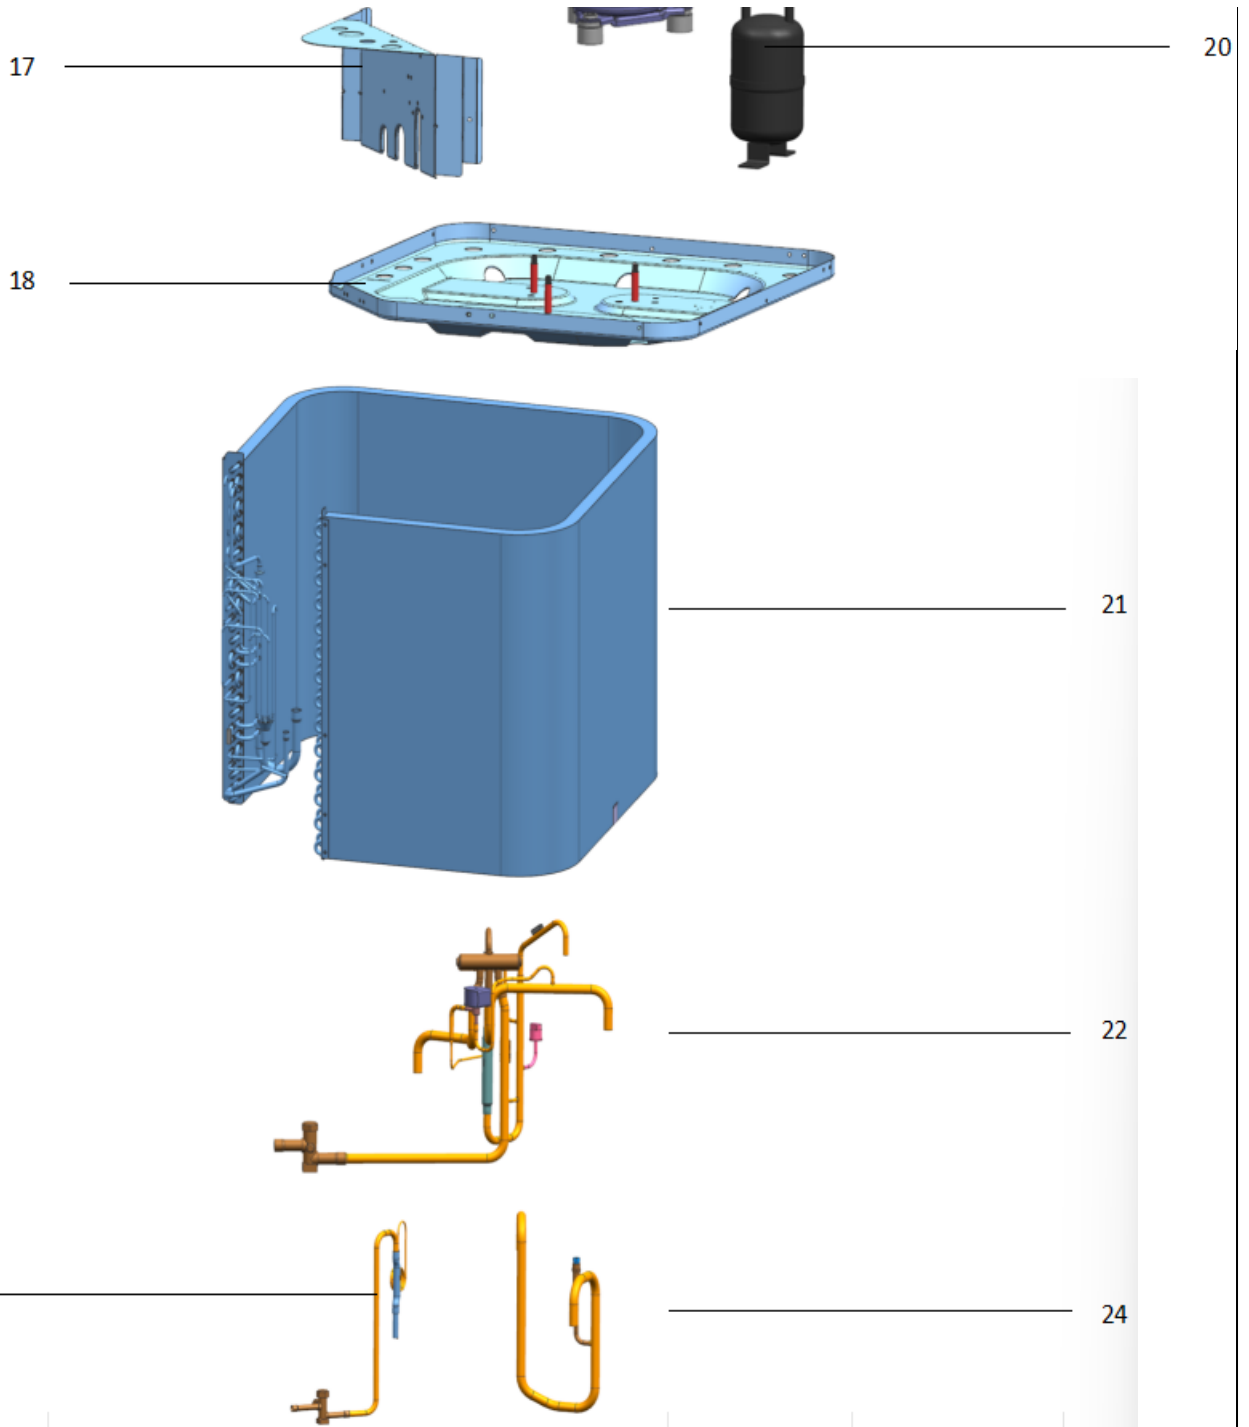

# Exploded View

**Model**           BAH10-48-15 (44L)

**Service code:**   44L

# ComfortStar®

EX_ID	Spare Parts Code	Part Name(EN)	Qty.	Price	Remarks
1	602938000003	Air Outlet Grille (Wire Mesh)	1		
2	601247000091	Motor Mounting Bracket	1		
3	602401700044	Brushless DC Motor	1		

4	602907200001	Axial Fan Blade(Metallic)	1		
5	601238000102	Top Cover Insulating Panel Assembly	1		
6	601258000119	Logo Fixing Plate	2		
7	602002100029	Logo	2		
8	601238000087	Stand column	1		
9	601238000103	Right Side Panel	1		
10	601238000104	Left Side Panel	1		
11	601238000089	Upper Side Panel	1		
12	601238000110	Control Board Mounting Plate Assembly	1		
13	601338000008	Outdoor Control Board	1		
14	602403300014	Compressor capacitor	1		
15	602315100006	Contacto	1		
16	602404700062	Terminal Block	1		
17	601238000082	Lower Side Panel	1		
18	601238000107	Outdoor Unit Chassis Assembly	1		
19	601403100025	Compressor	1		
20	601605000019	Gas-liquid separator	1		
21	601530000261	Condensor Assembly	1		
22	601637001272	Reversing Valve Components	1		
22.1	601602100003	Stop valve(Gas side)	1		
22.2	602405F00013	High Pressure switch	1		
22.3	601602200004	Reversing Valve	1		
22.4	602410100004	Reversing Valve Coil	1		
23	601642000189	Check Valve Assembly	1		
23.1	601602000005	Check Valve	1		
23.2	601602100001	Stop valve(liquid side)	1		
24	601637001275	Compressor Exhaust Pipe Assembly	1		
24.1	601603900001	Thermal Fuse Plug	1		
25	602301500089	Temperature Sensor(T3 T4 TP)	1		