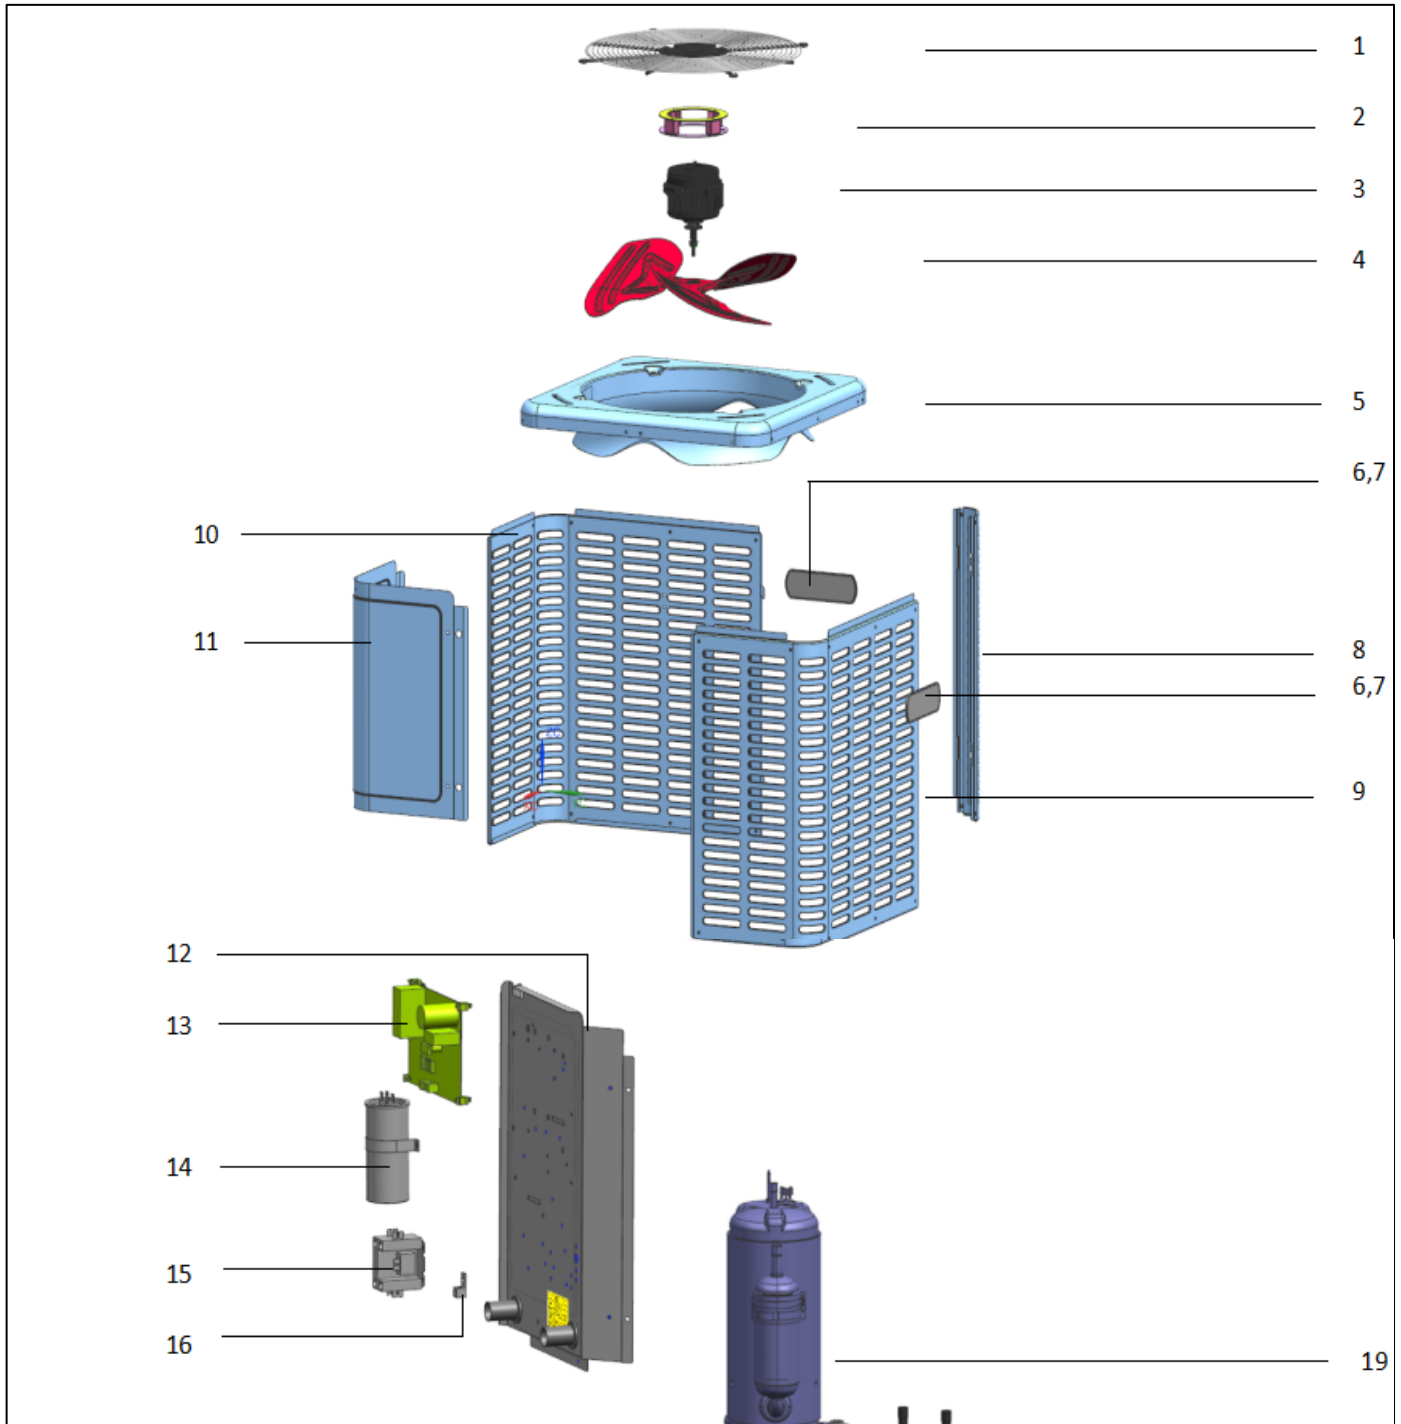

# Exploded View

**Model**           BAH10-60-15 (44M)  
**Service code:**   44M

# ComfortStar®

EX_ID	Spare Parts Code	Part Name(EN)	Qty.	Price	Remarks
1	602938000003	Air Outlet Grille (Wire Mesh)	1		
2	601247000091	Motor Mounting Bracket	1		
3	602401700044	Brushless DC Motor	1		

4	602907200001	Axial Fan Blade(Metallic)	1		
5	601238000102	Top Cover Insulating Panel Assembly	1		
6	601258000119	Logo Fixing Plate	2		
7	602002100029	Logo	2		
8	601238000087	Stand column	1		
9	601238000103	Right Side Panel	1		
10	601238000104	Left Side Panel	1		
11	601238000089	Upper Side Panel	1		
12	601238000110	Control Board Mounting Plate Assembly	1		
13	601338000008	Outdoor Control Board	1		
14	602403300014	Compressor capacitor	1		
15	602315100006	Contacto	1		
16	602404700062	Terminal Block	1		
17	601238000082	Lower Side Panel	1		
18	601238000107	Outdoor Unit Chassis Assembly	1		
19	601402100006	Compressor	1		
20	601605000019	Gas-liquid separator	1		
21	601530000262	Condensor Assembly	1		
22	601637001272	Reversing Valve Components	1		
22.1	601602100003	Stop valve(Gas side)	1		
22.2	602405F00013	High Pressure switch	1		
22.3	601602200004	Reversing Valve	1		
22.4	602410100004	Reversing Valve Coil	1		
23	601642000190	Check Valve Assembly	1		
23.1	601602000005	Check Valve	1		
23.2	601602100001	Stop valve(liquid side)	1		
24	601637001275	Compressor Exhaust Pipe Assembly	1		
24.1	601603900001	Thermal Fuse Plug	1		
25	602301500089	Temperature Sensor(T3 T4 TP)	1		