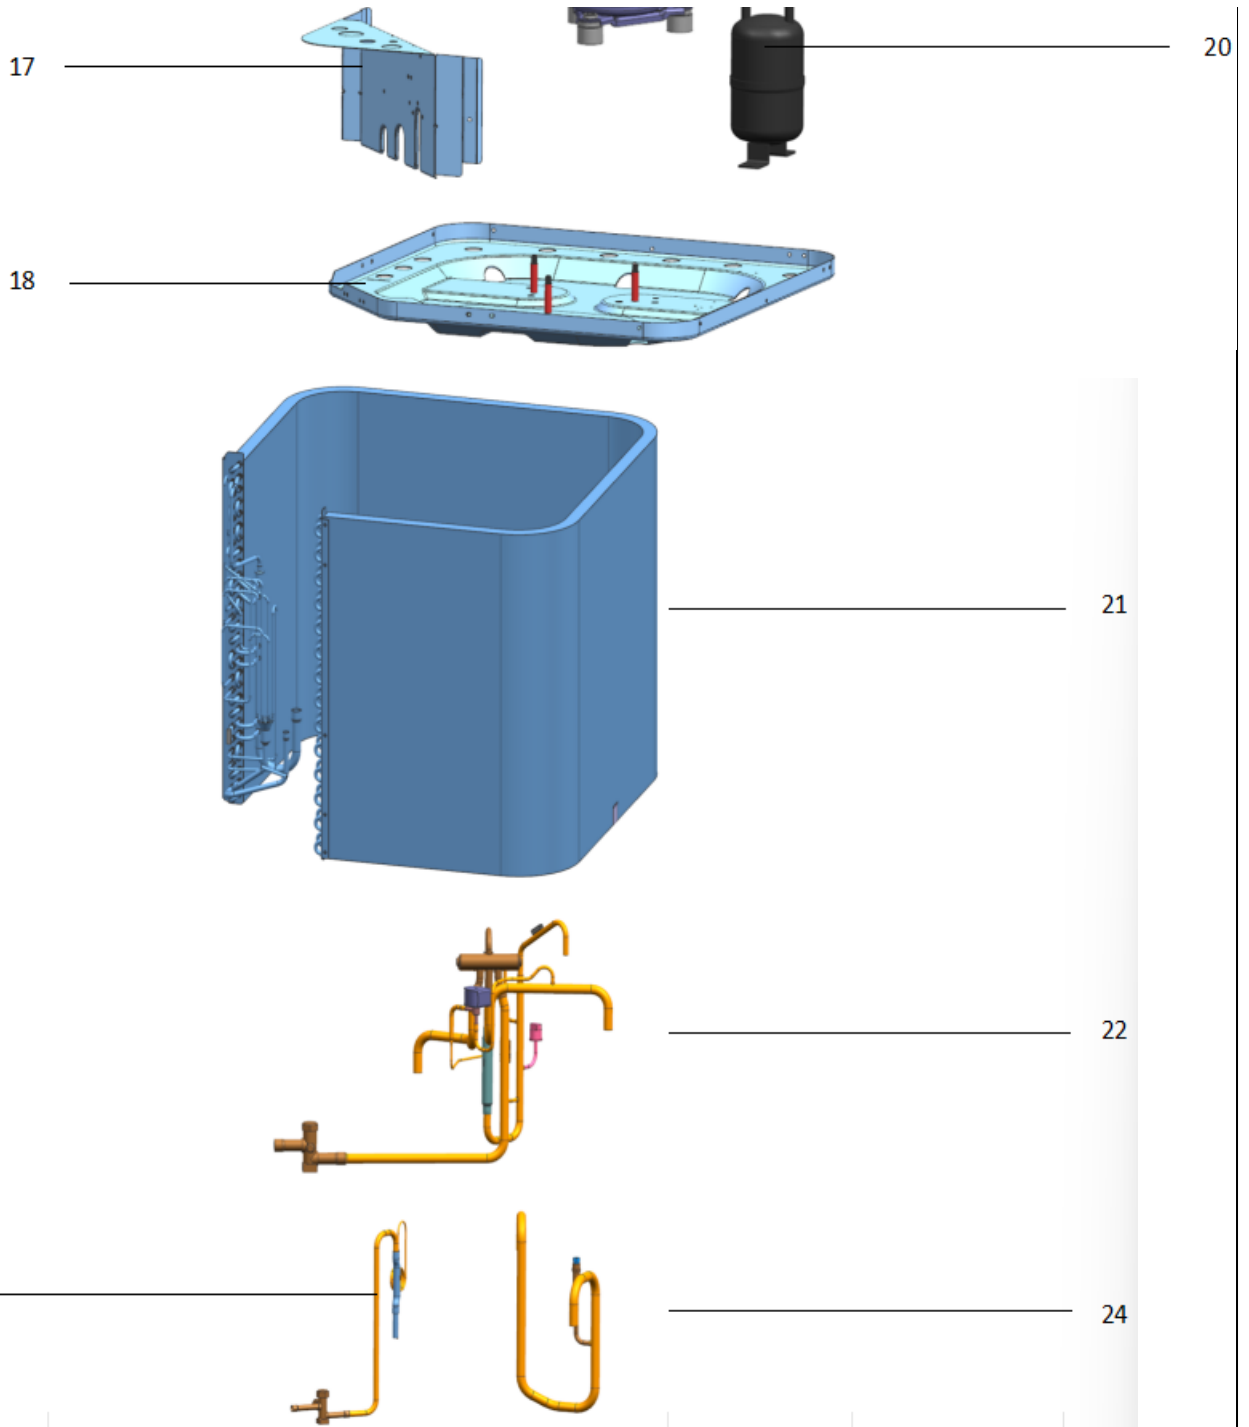

# Exploded View

**Model**           BAH10-60-15 (44M)  
**Service code:**   44M

# ComfortStar®

EX_ID	Spare Parts Code	Part Name(EN)	Qty.	Price	Remarks
1	602938000003	Air Outlet Grille (Wire Mesh)	1		
2	601247000091	Motor Mounting Bracket	1		
3	602401700044	Brushless DC Motor	1		

4	602907200001	Axial Fan Blade(Metallic)	1		
5	601238000102	Top Cover Insulating Panel Assembly	1		
6	601258000119	Logo Fixing Plate	2		
7	602002100029	Logo	2		
8	601238000087	Stand column	1		
9	601238000103	Right Side Panel	1		
10	601238000104	Left Side Panel	1		
11	601238000089	Upper Side Panel	1		
12	601238000110	Control Board Mounting Plate Assembly	1		
13	601338000008	Outdoor Control Board	1		
14	602403300014	Compressor capacitor	1		
15	602315100006	Contacto	1		
16	602404700062	Terminal Block	1		
17	601238000082	Lower Side Panel	1		
18	601238000107	Outdoor Unit Chassis Assembly	1		
19	601402100006	Compressor	1		
20	601605000019	Gas-liquid separator	1		
21	601530000262	Condensor Assembly	1		
22	601637001272	Reversing Valve Components	1		
22.1	601602100003	Stop valve(Gas side)	1		
22.2	602405F00013	High Pressure switch	1		
22.3	601602200004	Reversing Valve	1		
22.4	602410100004	Reversing Valve Coil	1		
23	601642000190	Check Valve Assembly	1		
23.1	601602000005	Check Valve	1		
23.2	601602100001	Stop valve(liquid side)	1		
24	601637001275	Compressor Exhaust Pipe Assembly	1		
24.1	601603900001	Thermal Fuse Plug	1		
25	602301500089	Temperature Sensor(T3 T4 TP)	1		