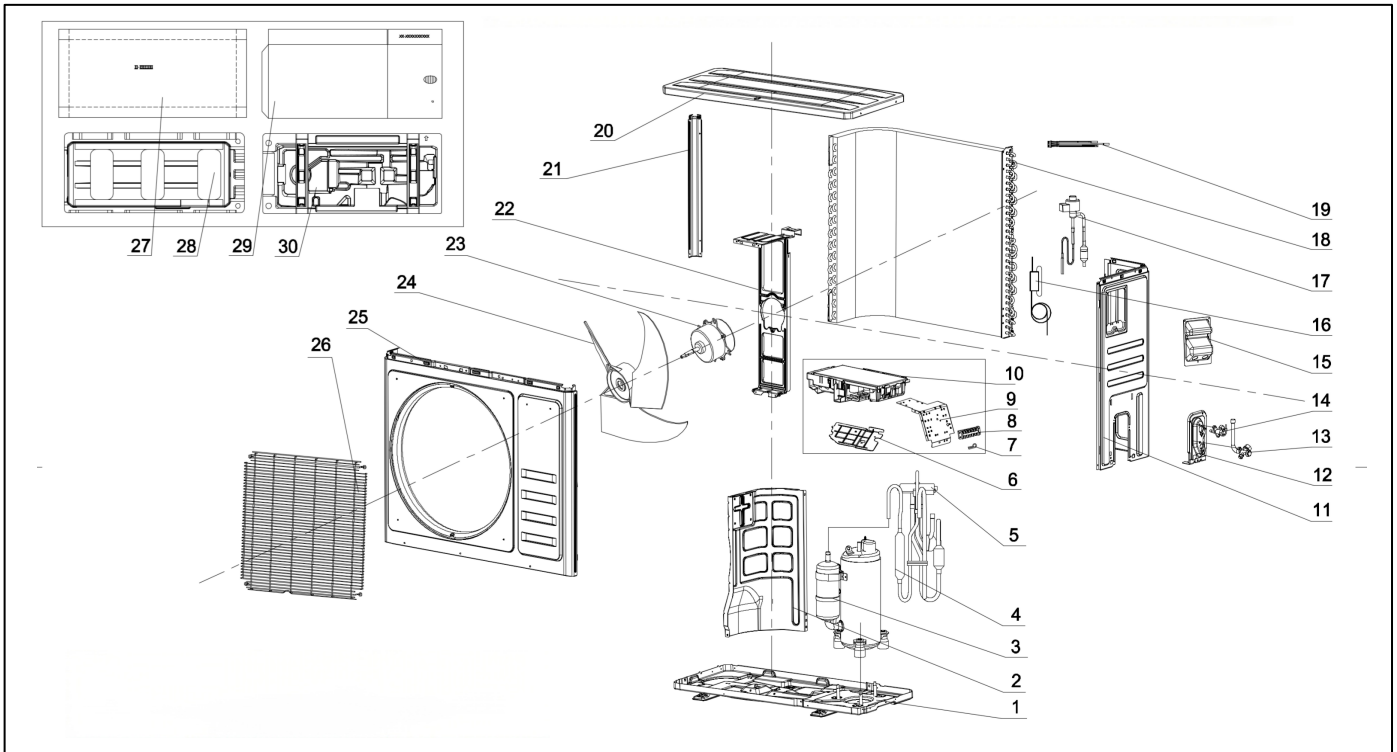

# Exploded View

**Model** CH20-36CD-32(O)  
**Service code:**

**ComfortStar®**

EX_ID	Spare Parts Code	Part Name(EN)	Qty.	Price	Remarks
1	41202-000629	Base	1		
2	41208-001049	Middle metal panel	1		
3	92014-001151	Rotary Compressor	1		
4	K0206-113449	4-way valve assembly	1		
5	K0103-110337	Four-way valve	1		
6	41211-000123	Baffle	1		
7	42001-000036	Wire clamp	2		
8	11304-100117	Terminal	1		
9	41211-000042	Outdoor electrical fixing board	1		
10	G0301-115521	Outdoor PCB assembly	1		

11	41205-000800	right plate	1		
12	41204-000018	Valve supporter	1		
13	92007-001045	Cut-off valve assembly	1		
14	92007-001050	valve assembly	1		
15	41201-000106	outdoor safety cover	1		
16	/	/	1		
17	K0103-110523	Electronic expansion assembly	1		
18	K0304-114464	Condenser Component	1		
19	10104-100058	Thermistor	1		
20	41207-000048	Top Cover (spraying)	1		
21	41205-000651	Left side panel assembly	1		
22	41203-000115	Motor bracket	1		
23	22001-000643	Outdoor Motor	1		
24	42004-000249	Propeller fan	1		
25	41206-000076	Front panel (spraying)	1		
26	42011-000031	Air outlet grille	1		
27	A1201-012669	Packaging base	1		
28	A1202-000085	External Packaging Foam	1		
29	A1201-012670	Outdoor unit package carton	1		
30	A1202-000086	External Packaging Foam	1		