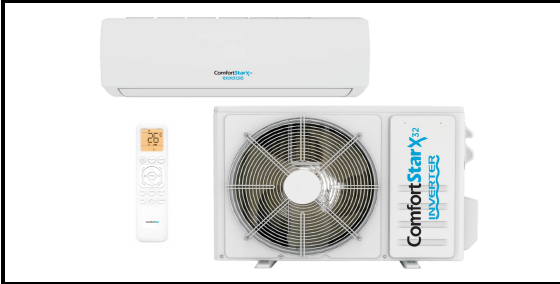

SUBMITTAL DATA SHEET

ComfortStar®

CAC18CD-WI20

Location: _____ Engineer: _____ Submitted to: _____ Submitted by: _____ Reference: _____	Approval: _____ Date: _____ Construction: _____ Unit #: _____ Drawing #: _____
------------------------------------------------------------------------------------------------------	--------------------------------------------------------------------------------------------

Set Model
 Indoor unit model CAC18CD(I)-WI20
 Outdoor unit model CAC18CD(O)-WI20

Certified

AHRI

ETL

SYSTEM PERFORMANCE DATA		
Power supply		208-230V~/60Hz/1P
Rated cooling capacity	Btu/h	18000(3410~19000)
Rated current	A	7.5(1.6~12.0)
Rated input	W	1710(300~2000)
Max Current	A	12
Max Power input	W	2100
EER	W/W	3
SEER2	Btu/W.h	19.5
Moisture removal	Liters/h	1.8
	Pint/h	3.80

INDOOR UNIT DATA		
Indoor air circulation	m3/h	1000
	CFM	589
Indoor noise level at cooling(High/Med./Low)	dB(A)	46/41/35
	Net dimensions	mm 910×294×206
Net weight	Inch	35.83x11.57x8.11
	kg	9.7
Packing dimensions	Lbs.	21.4
	mm	979×372×277
Gross weight	Inch	38.54x14.65x10.91
	kg	12.5
	Lbs.	27.6