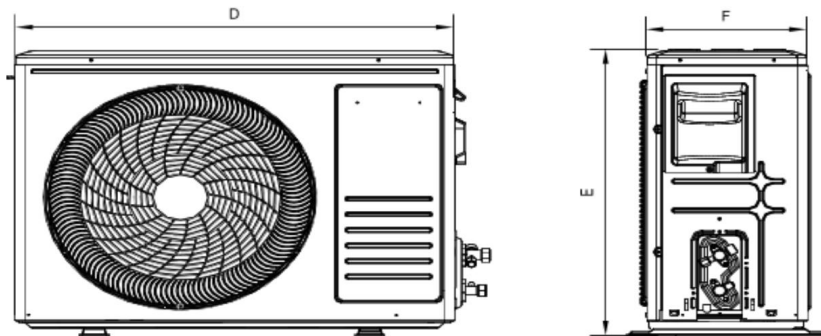

OUTDOOR UNIT DATA		
Outdoor noise level	dB(A)	56
Net dimensions	mm	852x349x602
	Inch	33.54x13.74x23.7
Net weight	kg	30.3
	Lbs.	66.8
Packing dimensions	mm	900x405x645
	Inch	35.43x15.94x25.39
Gross weight	kg	35.3
	Lbs.	77.8

Indoor unit dimension

(The figure is for reference only)

Model	A (inch)	B (inch)	C (inch)
CAC12CA(I)-WI20	31.93	7.99	11.50
CAC12CD(I)-WI20	35.83	8.11	11.57
CAC18CD(I)-WI20	35.83	8.11	11.57
CAC24CD(I)-WI20	39.76	8.66	12.40
CAC36CD(I)-WI20	46.89	10.16	14.17

Outdoor unit dimension

(The figure is for reference only)

Model	D (inch)	E (inch)	F (inch)
CAC12CA(O)-WI20	30.98	19.61	11.42
CAC12CD(O)-WI20	31.89	21.61	12.01
CAC18CD(O)-WI20	33.54	23.70	13.74
CAC24CD(O)-WI20	33.98	23.70	13.74
CAC36CD(O)-WI20	38.50	31.61	16.57